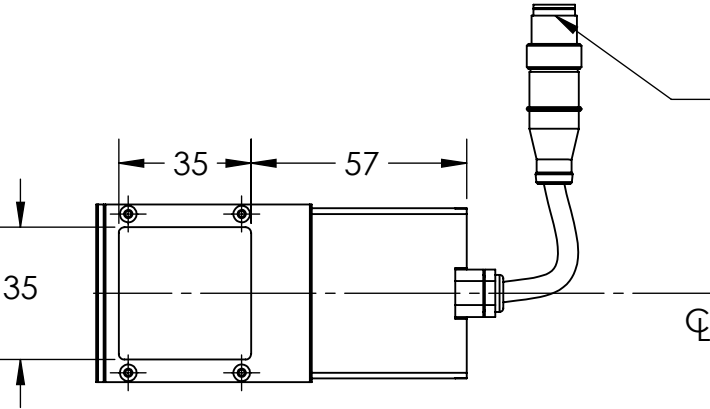

REVISIONS			
REV.	DESCRIPTIONS	EDIT BY	DATE:(d/m/y)

4X TAP M3X0.5 - ∇ 5
NOT THRU

CONNECTOR
50CM CABLE

DESIGN BY	KB TAN
CHECK BY	KB TAN
DATE	02/01/2018
MATERIAL	-
FINISHING	-
QTY	-

UNIT:	MM
REVISION:	01
SCALE:	1:2

PRODUCT SERIES: MCAX SERIES

TITLE	DRAWING LAYOUT
PART NO	MCAX-00-035-X-X-24V
DWG NO	-