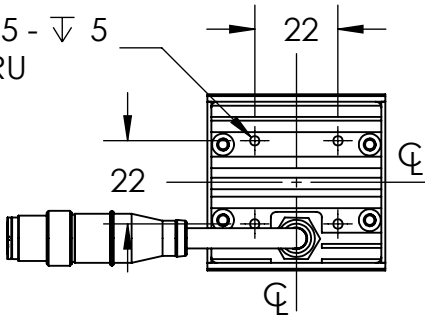

REVISIONS			
REV.	DESCRIPTIONS	EDIT BY	DATE:(d/m/y)

4X TAP M3X0.5 - ∇ 5
NOT THRU

CONNECTOR
50CM CABLE

DESIGN BY	KB TAN
CHECK BY	KB TAN
DATE	02/01/2018
MATERIAL	-
FINISHING	-
QTY	-

UNIT:	MM
REVISION:	01
SCALE:	1:2

PRODUCT SERIES: MCAX SERIES

TITLE	DRAWING LAYOUT
PART NO	MCAX-00-035-X-X-24V
DWG NO	-