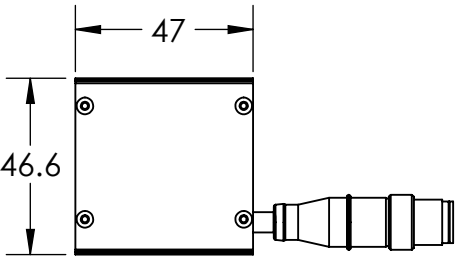

REVISIONS			
REV.	DESCRIPTIONS	EDIT BY	DATE:(d/m/y)

4X TAP M3X0.5 - ∇ 5
NOT THRU

CONNECTOR
50CM CABLE

DESIGN BY	KB TAN
CHECK BY	KB TAN
DATE	02/01/2018
MATERIAL	-
FINISHING	-
QTY	-

UNIT:	MM
REVISION:	01
SCALE:	1:2

PRODUCT SERIES: MCAX SERIES

TITLE	DRAWING LAYOUT
PART NO	MCAX-00-035-X-X-24V
DWG NO	-