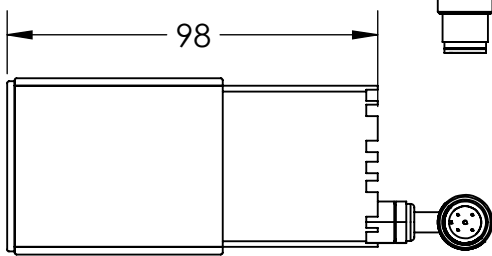

REVISIONS			
REV.	DESCRIPTIONS	EDIT BY	DATE:(d/m/y)

4X TAP M3X0.5 - ∇ 5
NOT THRU

CONNECTOR
50CM CABLE

DESIGN BY	KB TAN
CHECK BY	KB TAN
DATE	02/01/2018
MATERIAL	-
FINISHING	-
QTY	-

UNIT:	MM
REVISION:	01
SCALE:	1:2

PRODUCT SERIES: MCAX SERIES

TITLE	DRAWING LAYOUT
PART NO	MCAX-00-035-X-X-24V
DWG NO	-