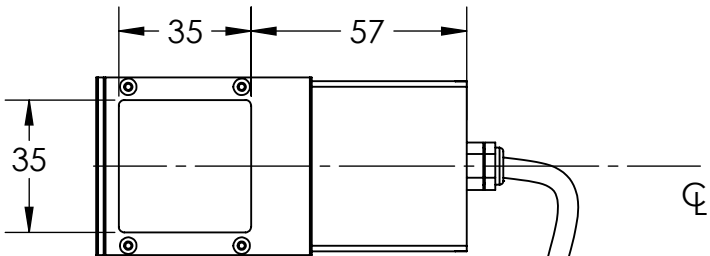

REVISIONS			
REV.	DESCRIPTIONS	EDIT BY	DATE:(d/m/y)

4X TAP M3X0.5 - ∇ 5
NOT THRU

CONNECTOR
50CM CABLE

DESIGN BY	KB TAN
CHECK BY	KB TAN
DATE	02/01/2018
MATERIAL	-
FINISHING	-
QTY	-

UNIT:	MM
REVISION:	01
SCALE:	1:2

PRODUCT SERIES: MCAX SERIES

TITLE	DRAWING LAYOUT
PART NO	MCAX-00-035-X-X-24V
DWG NO	-