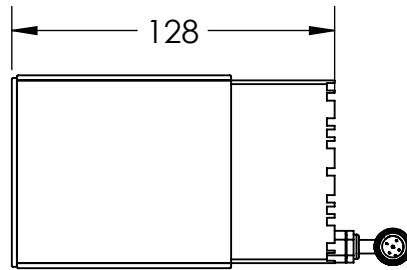

REVISIONS			
REV.	DESCRIPTIONS	EDIT BY	DATE:(d/m/y)

8X TAP M3X0.5 - ∇ 5
NOT THRU

CONNECTOR
50CM CABLE

DESIGN BY	KB TAN	UNIT:	PRODUCT SERIES: MCAX SERIES	
CHECK BY	KB TAN	MM		
DATE	02/01/2018	REVISION:	TITLE	DRAWING LAYOUT
MATERIAL	-	01	PART NO	MCAX-00-070-X-X-24V
FINISHING	-	SCALE:	DWG NO	-
QTY	-	1:3	SHEET 1 OF 1	