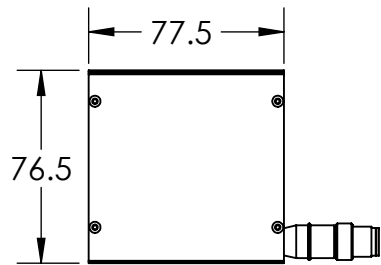

REVISIONS			
REV.	DESCRIPTIONS	EDIT BY	DATE:(d/m/y)

8X TAP M3X0.5 - ∇ 5
NOT THRU

CONNECTOR
50CM CABLE

DESIGN BY	KB TAN	UNIT:	PRODUCT SERIES: MCAX SERIES	
CHECK BY	KB TAN	MM		
DATE	02/01/2018	REVISION:	TITLE	DRAWING LAYOUT
MATERIAL	-	01	PART NO	MCAX-00-070-X-X-24V
FINISHING	-	SCALE:	DWG NO	-
QTY	-	1:3	SHEET 1 OF 1	