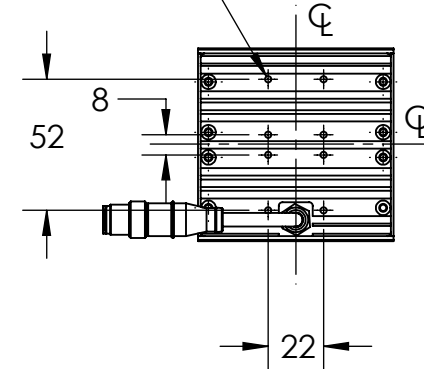

REVISIONS			
REV.	DESCRIPTIONS	EDIT BY	DATE:(d/m/y)

8X TAP M3X0.5 - ∇ 5
NOT THRU

CONNECTOR
50CM CABLE

DESIGN BY	KB TAN	UNIT:	PRODUCT SERIES: MCAX SERIES	
CHECK BY	KB TAN	MM		
DATE	02/01/2018	REVISION:	TITLE	DRAWING LAYOUT
MATERIAL	-	01	PART NO	MCAX-00-070-X-X-24V
FINISHING	-	SCALE:	DWG NO	-
QTY	-	1:3	SHEET 1 OF 1	