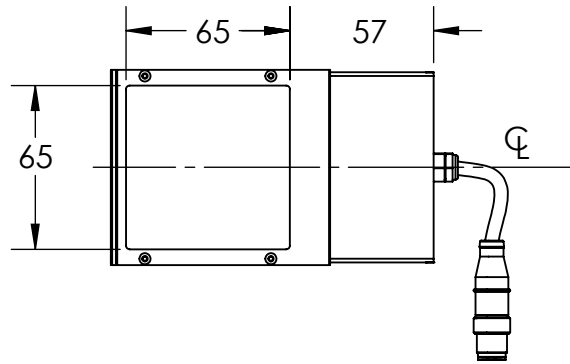

REVISIONS			
REV.	DESCRIPTIONS	EDIT BY	DATE:(d/m/y)

8X TAP M3X0.5 - ∇ 5
NOT THRU

CONNECTOR
50CM CABLE

DESIGN BY	KB TAN	UNIT:	PRODUCT SERIES: MCAX SERIES	
CHECK BY	KB TAN	MM		
DATE	02/01/2018	REVISION:	TITLE	DRAWING LAYOUT
MATERIAL	-	01	PART NO	MCAX-00-070-X-X-24V
FINISHING	-	SCALE:	DWG NO	-
QTY	-	1:3	SHEET 1 OF 1	