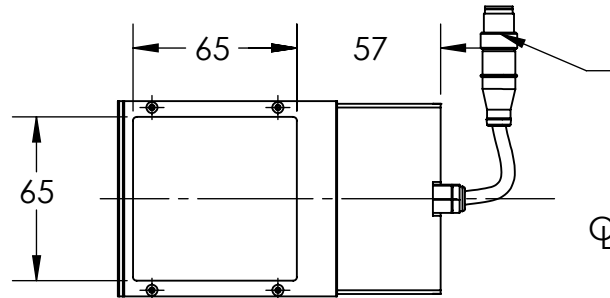

REVISIONS			
REV.	DESCRIPTIONS	EDIT BY	DATE:(d/m/y)

8X TAP M3X0.5 - ∇ 5
NOT THRU

CONNECTOR
50CM CABLE

DESIGN BY	KB TAN	UNIT:	PRODUCT SERIES: MCAX SERIES	
CHECK BY	KB TAN	MM		
DATE	02/01/2018	REVISION:	TITLE	DRAWING LAYOUT
MATERIAL	-	01	PART NO	MCAX-00-070-X-X-24V
FINISHING	-	SCALE:	DWG NO	-
QTY	-	1:3	SHEET 1 OF 1	