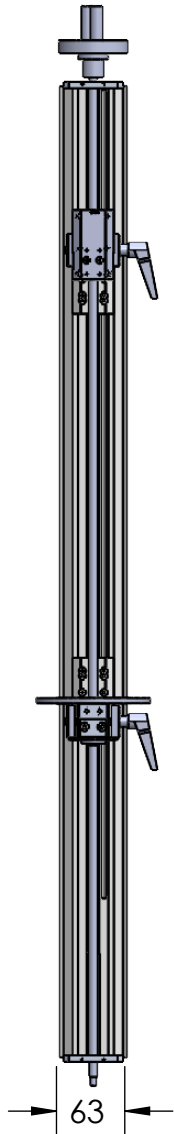

1 2 3 4 5 6 7 8

D

C

B

A

D

C

B

A

63

898
ADJUSTABLE
RANGE 998.3

97

220.8

DESIGN BY	KANG	UNIT: MM	PRODUCT SERIES: MVM SERIES	
CHECK BY	KANG			
DATE	9/3/2023	REVISION:	TITLE	DRAWING LAYOUT
MATERIAL	-	01	PART NO	MVM-ADVANCE-900-01
FINISHING	-	SCALE:	DWG NO	-
QTY	-	1 : 1		SHEET 1 OF 1

1 2 3 4 5 6 7 8