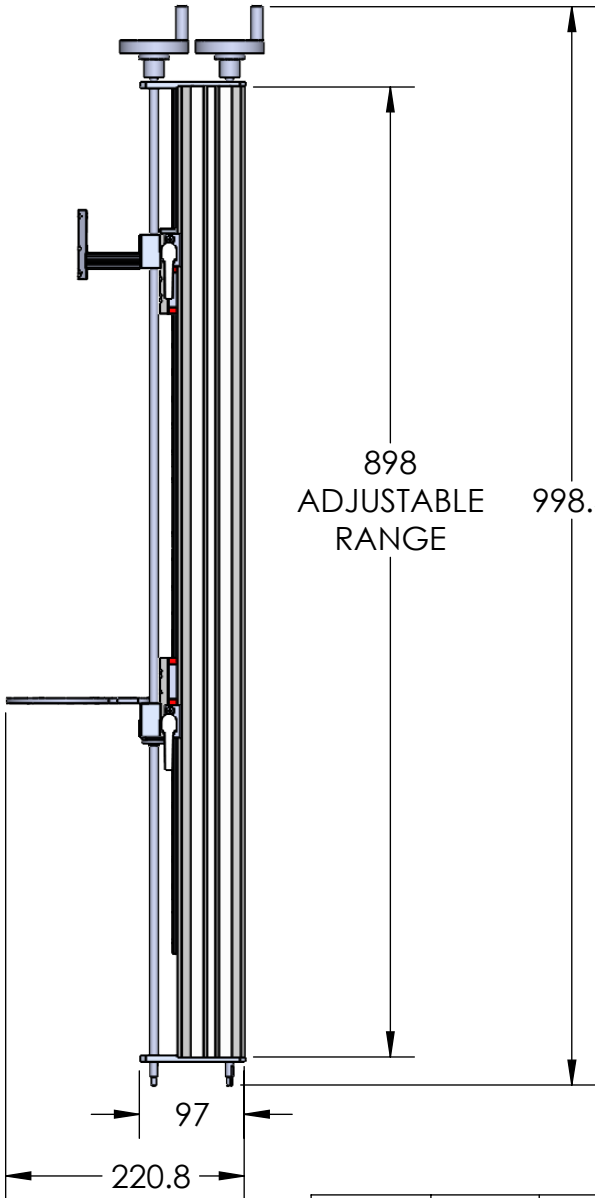

1 2 3 4 5 6 7 8

D

C

B

A

D

C

B

A

63

898
ADJUSTABLE
RANGE 998.3

97

220.8

DESIGN BY	KANG	UNIT: MM	PRODUCT SERIES: MVM SERIES	
CHECK BY	KANG			
DATE	9/3/2023	REVISION:	TITLE	DRAWING LAYOUT
MATERIAL	-	01	PART NO	MVM-ADVANCE-900-01
FINISHING	-	SCALE:	DWG NO	-
QTY	-	1 : 1		SHEET 1 OF 1

1 2 3 4 5 6 7 8