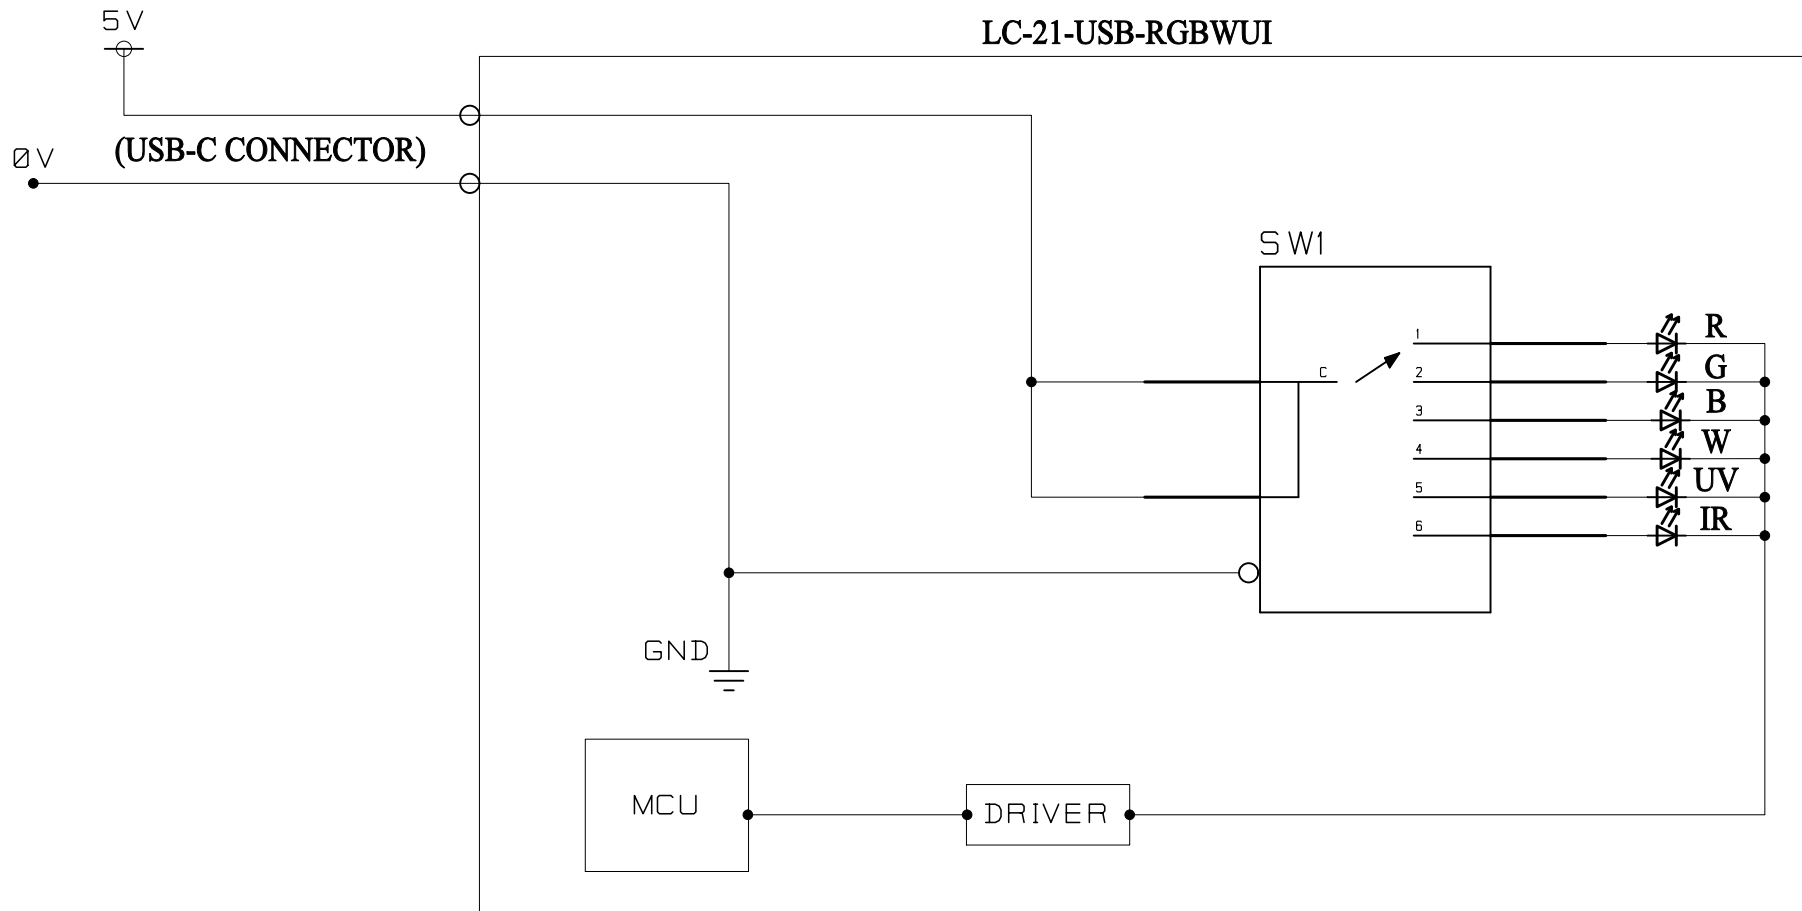

LC-21-USB-RGBWUI

PARALLEL NO.		COMPANY NAME <b>TMS LITE SDN BHD</b>			
APPROVALS		DWG <b>LC-21-USB-RGBWUI</b>			
DRAWN	12/12/2024	SIZE	FSCM NO.	DWG NO.	REV.
CHECKED	KOK WAH	A			
DATE	YEE CHING	SCALE	NTS	SHEET	