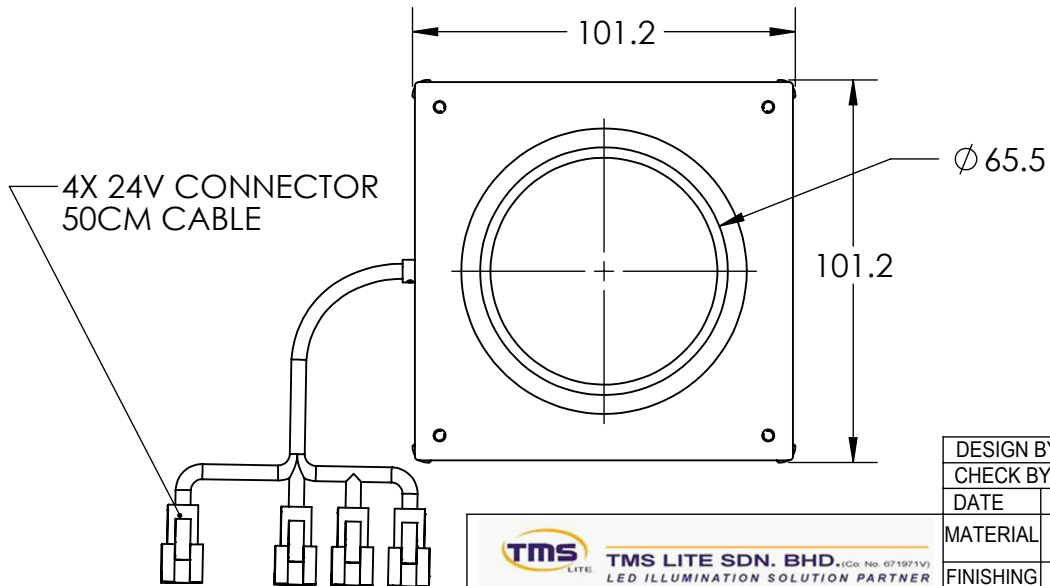

REVISIONS			
REV.	DESCRIPTIONS	EDIT BY	DATE:(d/m/y)

DESIGN BY	KB TAN	UNIT: MM	PRODUCT SERIES: F-DLG SERIES	
CHECK BY	KB TAN			
DATE	9/1/2022	REVISION: 01	TITLE	DRAWING LAYOUT
MATERIAL	-	SCALE: 1 : 1	PART NO	F-DLG-00-100-1-RGBW-24V
FINISHING	-		DWG NO	-
QTY	-			SHEET 1 OF 1