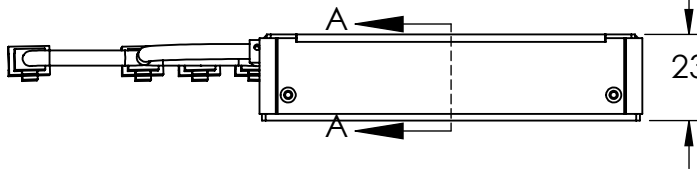

REVISIONS			
REV.	DESCRIPTIONS	EDIT BY	DATE:(d/m/y)

DESIGN BY	KB TAN	UNIT: MM	PRODUCT SERIES: F-DLG SERIES	
CHECK BY	KB TAN			
DATE	9/1/2022	REVISION: 01	TITLE	DRAWING LAYOUT
MATERIAL	-	SCALE: 1 : 1	PART NO	F-DLG-00-100-1-RGBW-24V
FINISHING	-		DWG NO	-
QTY	-			SHEET 1 OF 1