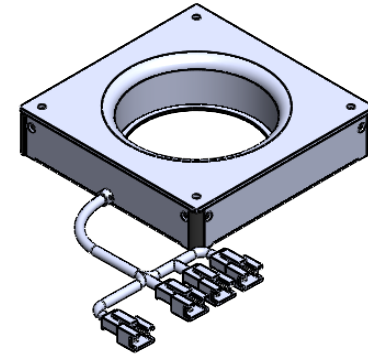

REVISIONS			
REV.	DESCRIPTIONS	EDIT BY	DATE:(d/m/y)

DESIGN BY	KB TAN	UNIT: MM	PRODUCT SERIES: F-DLG SERIES	
CHECK BY	KB TAN			
DATE	9/1/2022	REVISION: 01	TITLE	DRAWING LAYOUT
MATERIAL	-	SCALE: 1 : 1	PART NO	F-DLG-00-100-1-RGBW-24V
FINISHING	-		DWG NO	-
QTY	-			SHEET 1 OF 1