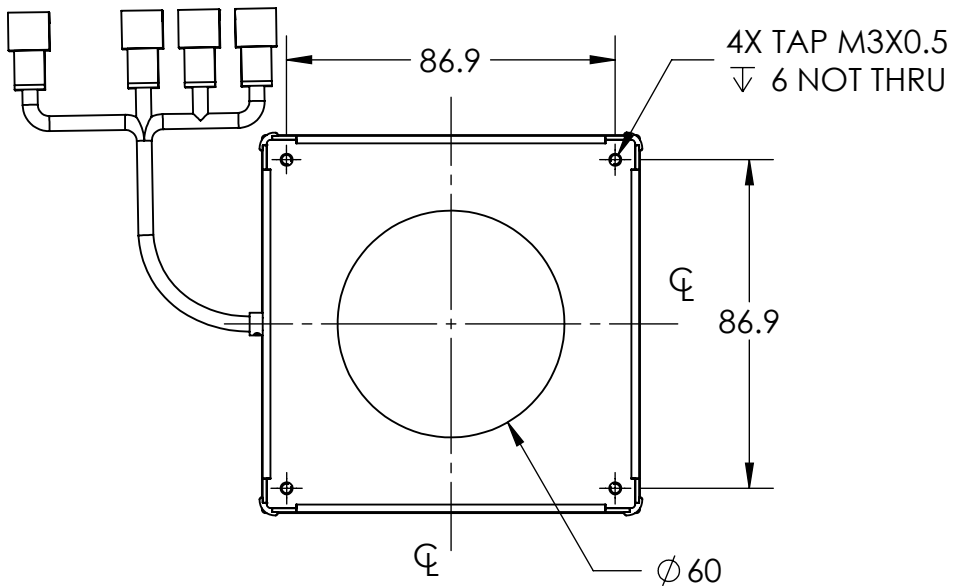

REVISIONS			
REV.	DESCRIPTIONS	EDIT BY	DATE:(d/m/y)

DESIGN BY	KB TAN	UNIT: MM	PRODUCT SERIES: F-DLG SERIES	
CHECK BY	KB TAN			
DATE	9/1/2022	REVISION: 01	TITLE	DRAWING LAYOUT
MATERIAL	-	SCALE: 1 : 1	PART NO	F-DLG-00-100-1-RGBW-24V
FINISHING	-		DWG NO	-
QTY	-			SHEET 1 OF 1