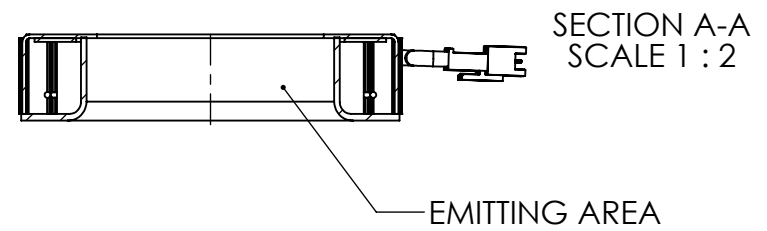

REVISIONS			
REV.	DESCRIPTIONS	EDIT BY	DATE:(d/m/y)

DESIGN BY	KB TAN	UNIT: MM	PRODUCT SERIES: F-DLG SERIES	
CHECK BY	KB TAN			
DATE	9/1/2022	REVISION: 01	TITLE	DRAWING LAYOUT
MATERIAL	-	SCALE: 1 : 1	PART NO	F-DLG-00-100-1-RGBW-24V
FINISHING	-		DWG NO	-
QTY	-			SHEET 1 OF 1