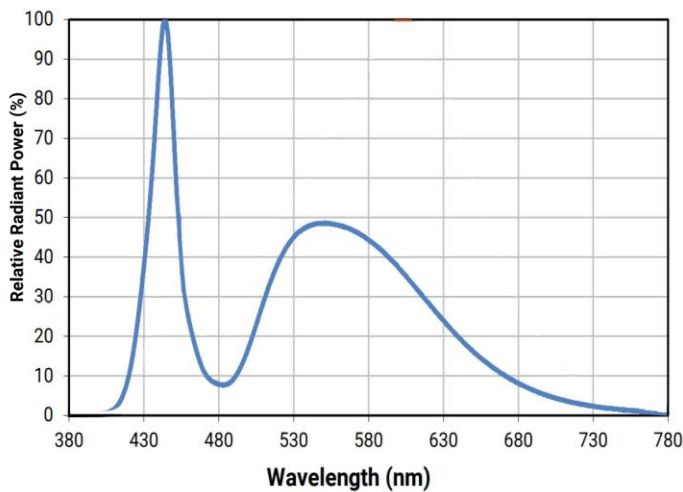

# Wavelength

The following model series have wavelengths of single colour LED as shown in the diagram below:-

- HLBS2
- HLBQ2
- HDLB
- HDLBQ
- PM2
- HBF
- HBFS
- LSN6

## White Colour