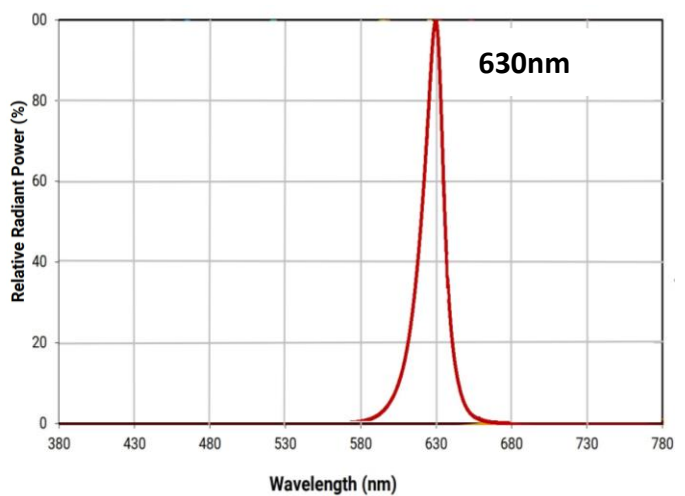

Wavelength

The following model series have wavelengths of single colour LED as shown in the diagram below:-

- -HLBS2
- -HLBQ2
- -HDLB
- -HDLBQ
- -PM2
- -HBF
- -HBFS
- -LSN6

White Colour

Red Colour

Green Colour

Blue Colour