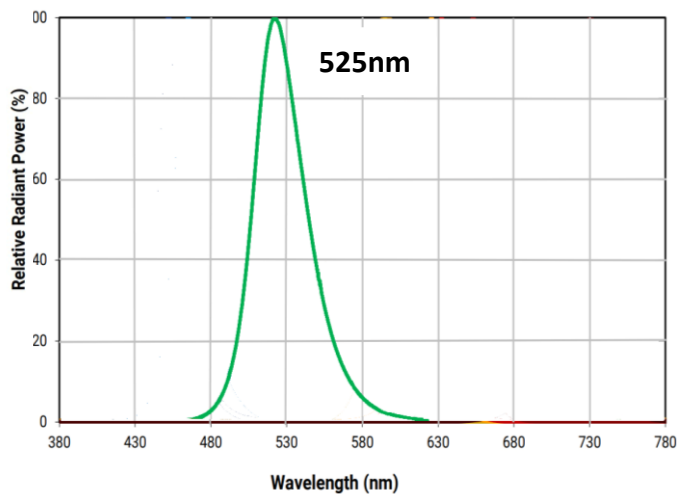

Green Colour