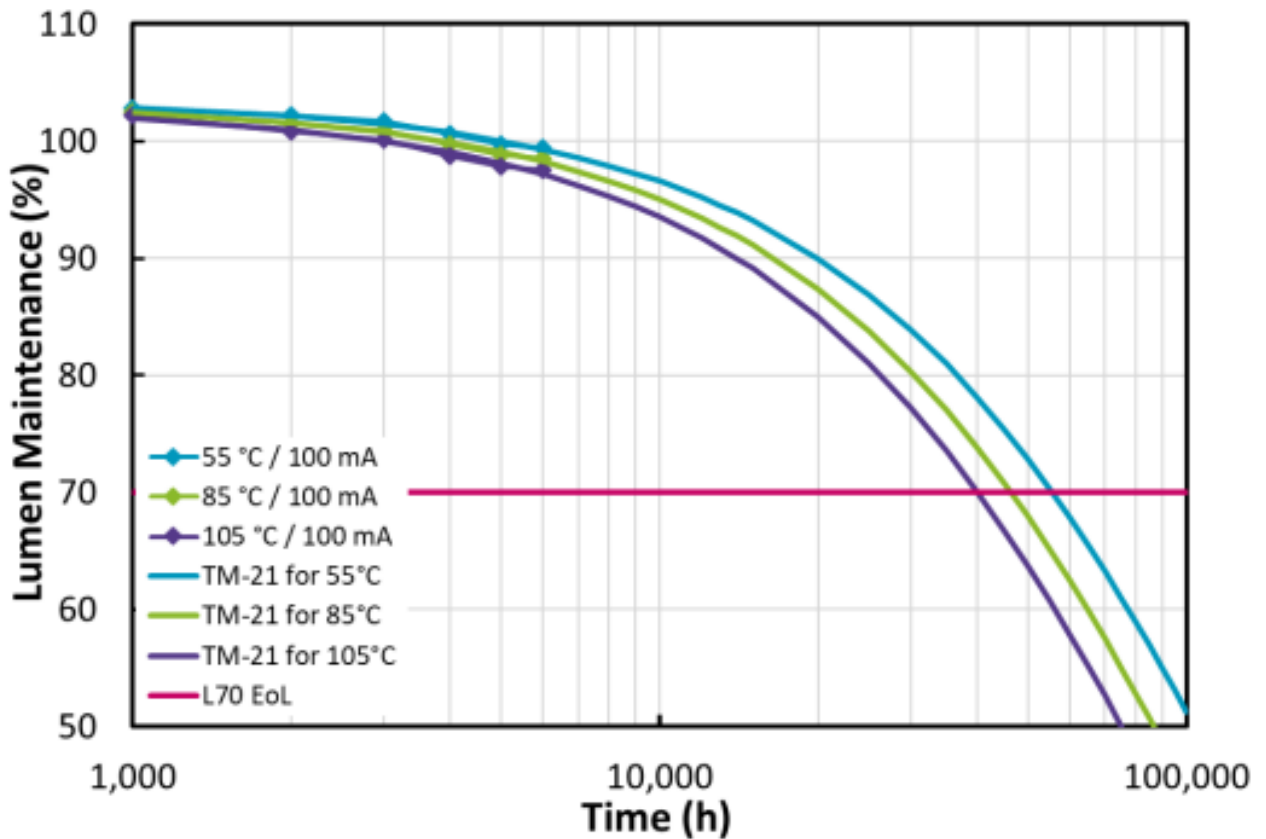

The following model series have RGBW color LED lifespan as shown in the diagram below:-

- | | | | |
|----------|-------|----------|----------|
| -MLBQ | -DLF3 | -MD-IDT3 | -DLS3-45 |
| -DLR3-45 | -DLC | -MD-IDQ3 | -DLS3-60 |
| -DLR3-60 | -DLC2 | -MD-MLBQ | -DLF4-90 |
| -HPD | -IDS5 | -LSW2 | |
| -HPD2 | -CAS2 | -DLA-00 | |

Lifespan for Red LED

The following model series have RGBW color LED lifespan as shown in the diagram below:-

- | | | | |
|----------|-------|----------|----------|
| -MLBQ | -DLF3 | -MD-IDT3 | -DLS3-45 |
| -DLR3-45 | -DLC | -MD-IDQ3 | -DLS3-60 |
| -DLR3-60 | -DLC2 | -MD-MLBQ | -DLF4-90 |
| -HPD | -IDS5 | -LSW2 | |
| -HPD2 | -CAS2 | -DLA-00 | |