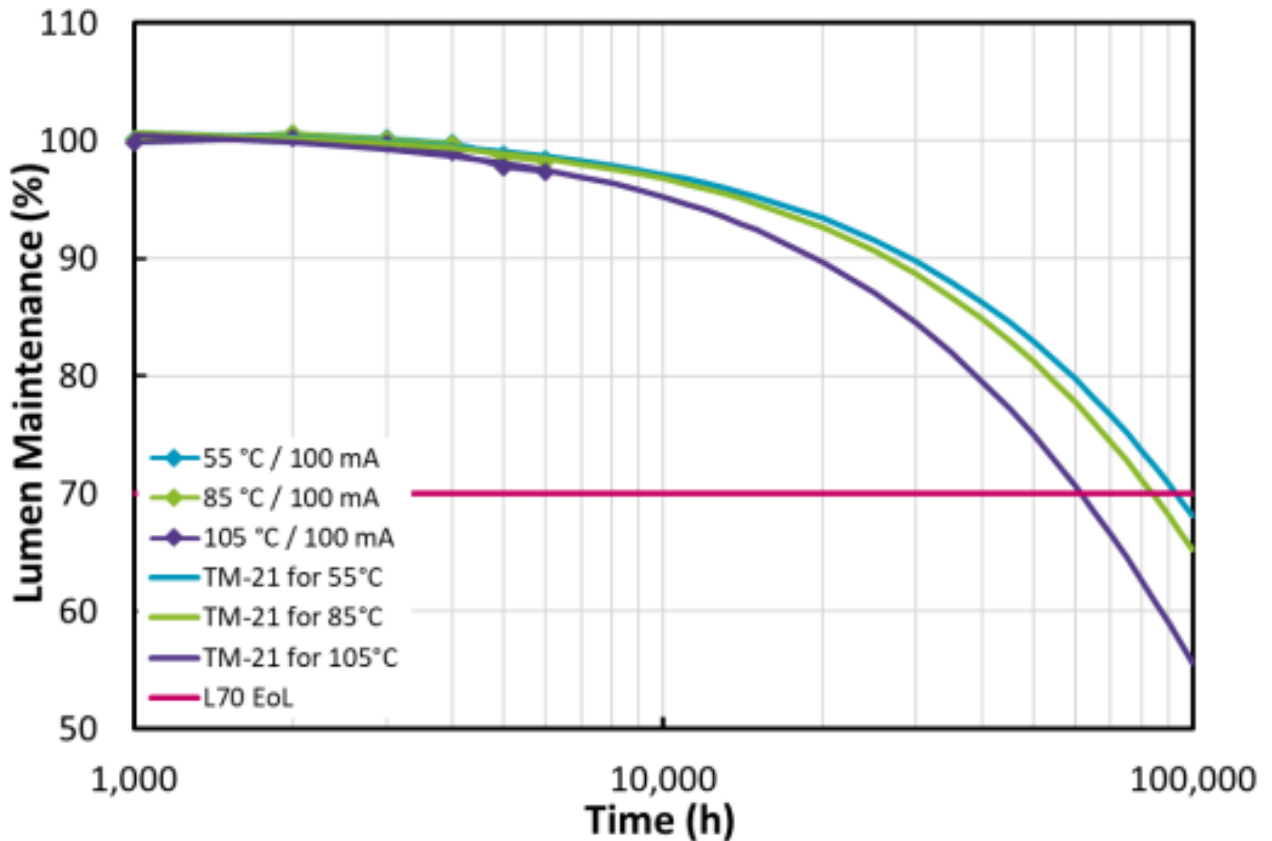

The following model series have RGBW color LED lifespan as shown in the diagram below:-

-MLBQ	-DLF3	-MD-IDT3	-DLS3-45
-DLR3-45	-DLC	-MD-IDQ3	-DLS3-60
-DLR3-60	-DLC2	-MD-MLBQ	-DLF4-90
-HPD	-IDS5	-LSW2	
-HPD2	-CAS2	-DLA-00	

Lifespan for Blue LED