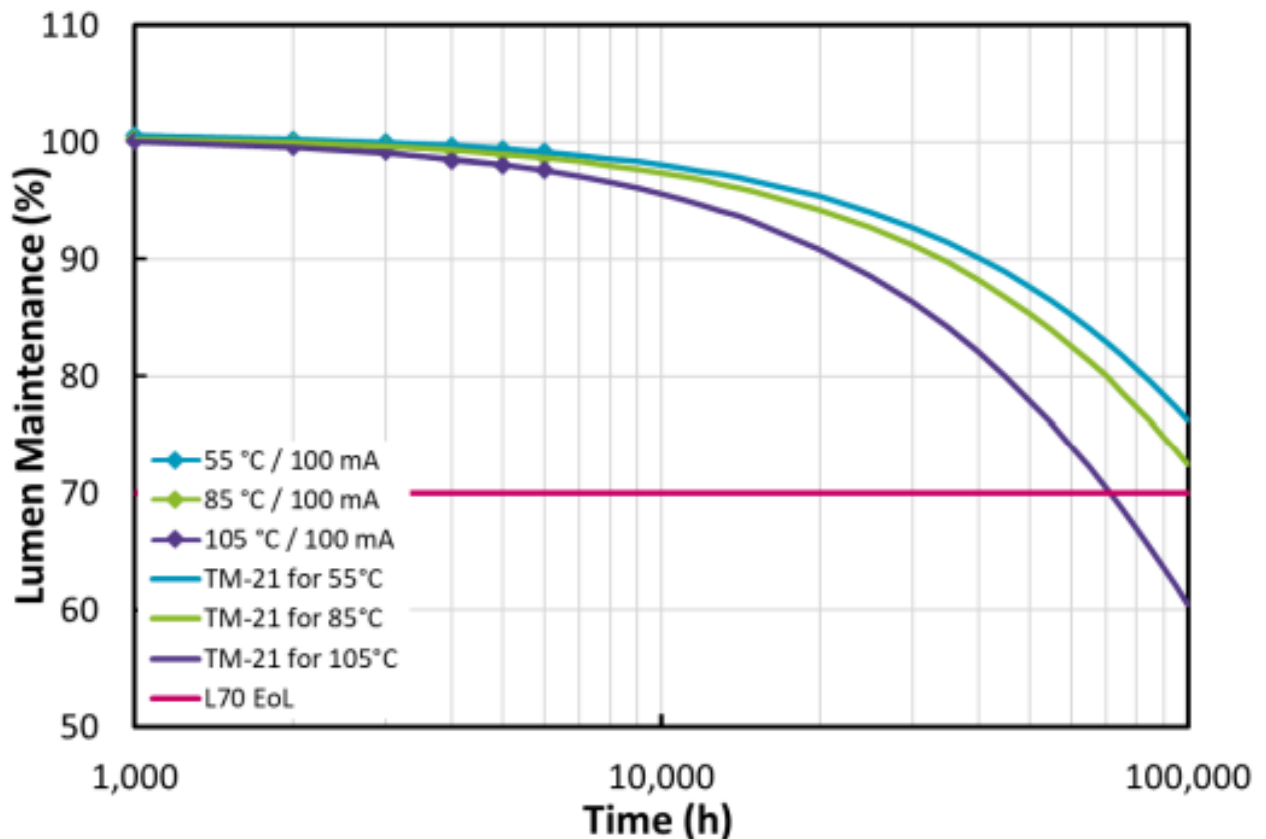

The following model series have RGBW color LED lifespan as shown in the diagram below:-

-MLBQ	-DLF3	-MD-IDT3	-DLS3-45
-DLR3-45	-DLC	-MD-IDQ3	-DLS3-60
-DLR3-60	-DLC2	-MD-MLBQ	-DLF4-90
-HPD	-IDS5	-LSW2	
-HPD2	-CAS2	-DLA-00	

Lifespan for Green LED