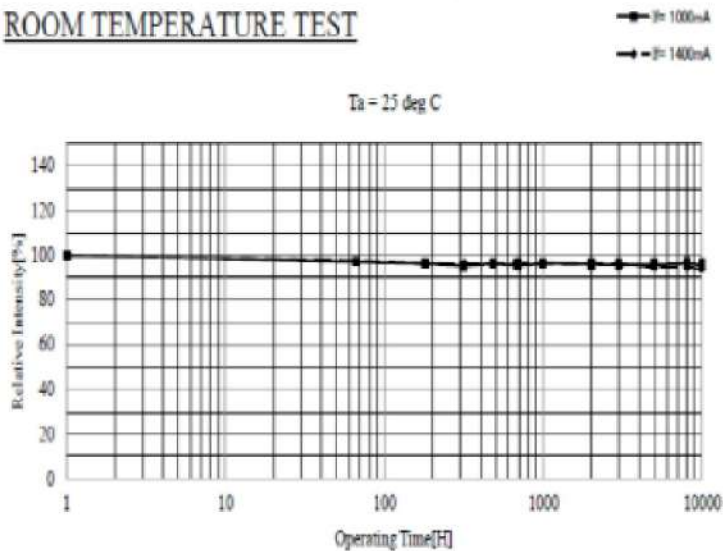

The following model series has UV 365 LED lifespan as shown in the diagram below:-

- -LSW-15-070-1-UV365-24V
- -LLA-60-070-1-UV365-24V
- -LBRQ-00-080-1-UV365-24V
- -HPD-00-070-1-UV365-24V
- -LBRX-00-080-1-UV365-24V
- -LBRX-00-160-1-UV365-24V
- -LBRX-00-240-1-UV365-24V
- -CAS2-00-025-X-UV365-24V
- -CAS2-00-040-X-UV365-24V

Lifespan for UV 365

ROOM TEMPERATURE TEST