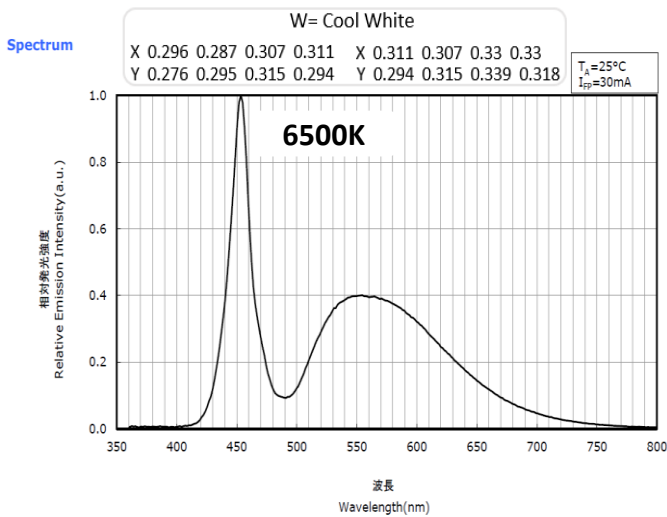

Wavelength

The following model series have wavelengths of single colour LED as shown in the diagram below:-

- DLC
- DLC2
- DLA
- DLS3-45
- DLS3-60
- DLF4
- DLP
- DLG

White Colour

Red Colour

Green Colour

Blue Colour