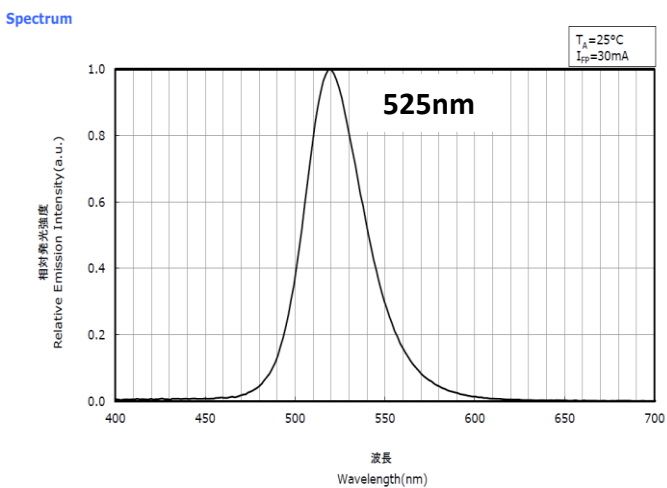

Wavelength

The following model series have wavelengths of single colour LED as shown in the diagram below:-

- DLC
- DLC2
- DLA
- DLS3-45
- DLS3-60
- DLF4
- DLP
- DLG

White Colour

Red Colour

Green Colour

Blue Colour