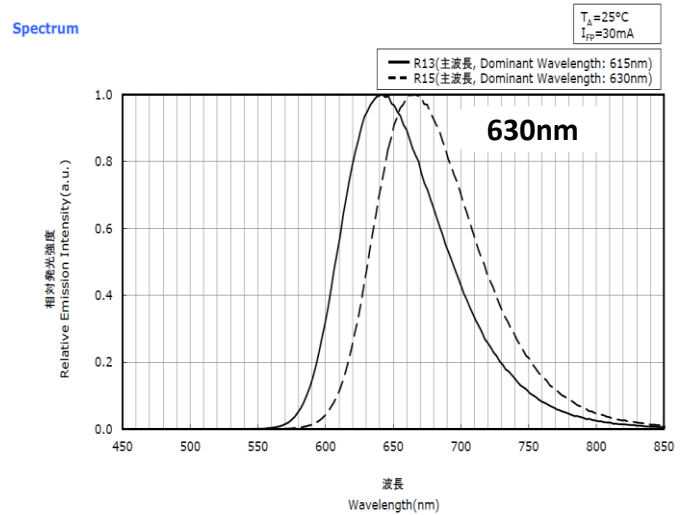

Wavelength

The following model series have wavelengths of single colour LED as shown in the diagram below:-

- DLC
- DLC2
- DLA
- DLS3-45
- DLS3-60
- DLF4
- DLP
- DLG

White Colour

Red Colour

Green Colour

Blue Colour