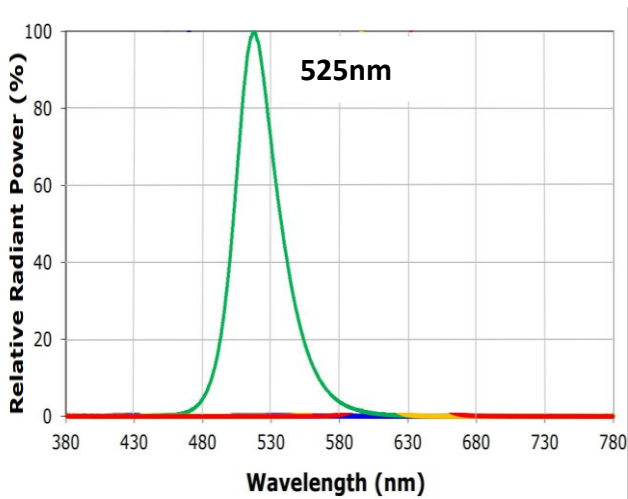

Wavelength

The following model series have wavelengths of single colour LED as shown in the diagram below:-

- HPD
- CAS2 00 & 45

White Colour

Red Colour

Green Colour

Blue Colour