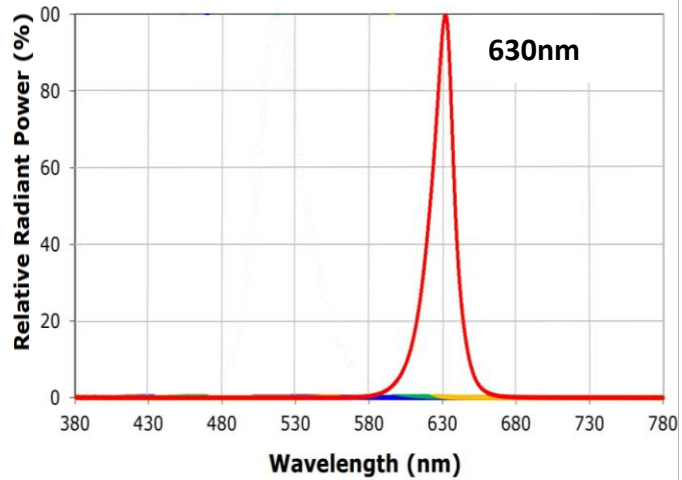

Wavelength

The following model series have wavelengths of single colour LED as shown in the diagram below:-

- HPD
- CAS2 00 & 45

White Colour

Red Colour

Green Colour

Blue Colour