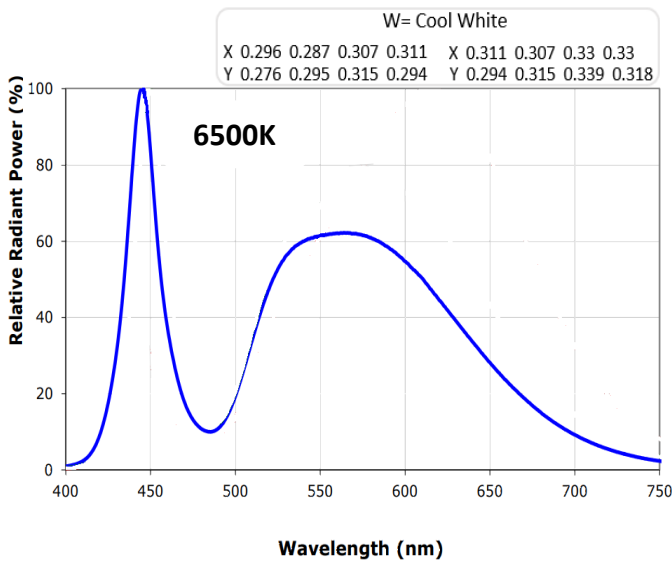

Wavelength

The following model series have wavelengths of single colour LED as shown in the diagram below:-

- HPD
- CAS2 00 & 45

White Colour

Red Colour

Green Colour

Blue Colour