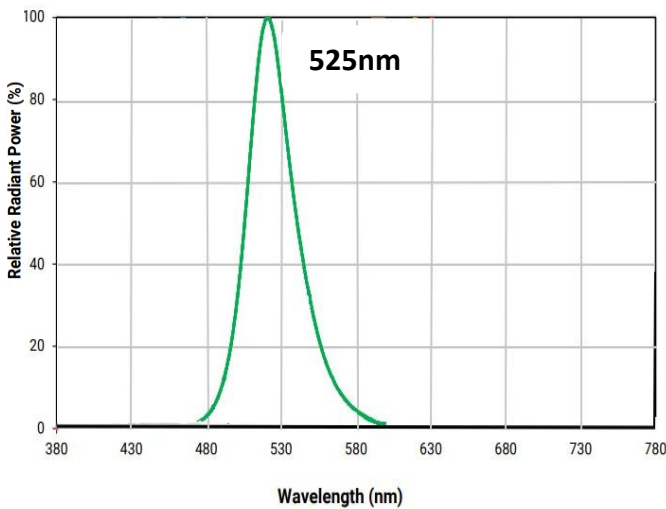

Wavelength

The following model series has wavelengths of single colour LED as shown in the diagram below:-

-LSNY

White Colour

Red Colour

Green Colour

Blue Colour