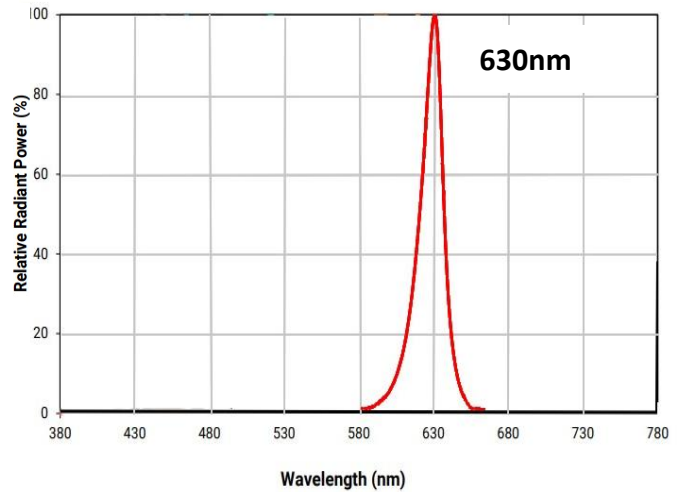

Wavelength

The following model series has wavelengths of single colour LED as shown in the diagram below:-

-LSNY

White Colour

Red Colour

Green Colour

Blue Colour