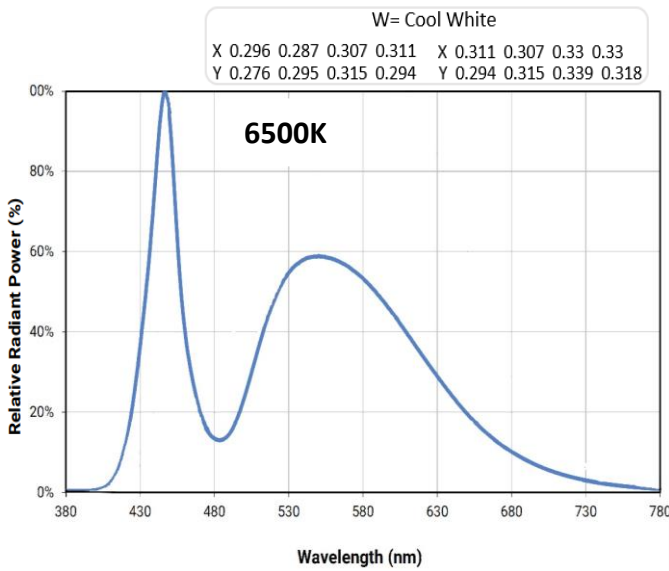

Wavelength

The following model series has wavelengths of single colour LED as shown in the diagram below:-

-LSNY

White Colour

Red Colour

Green Colour

Blue Colour