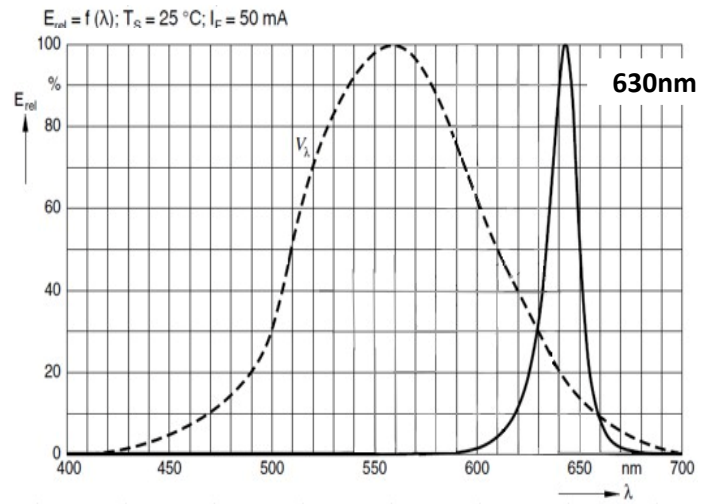

Wavelength

The following model series have wavelengths of single colour LED as shown in the diagram below:-

- -LSQ Stackable
- -LSQF
- -LBM
- -LBMQ
- -LBRP
- -LBS 25/30/40/45
- -LBQ 25/30/40/45
- -LBRX-12 Row

White Colour

Red Colour

Green Colour

Blue Colour