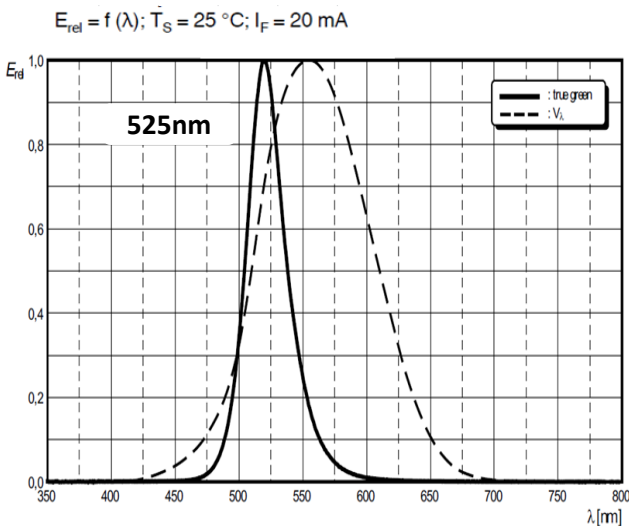

Green Colour