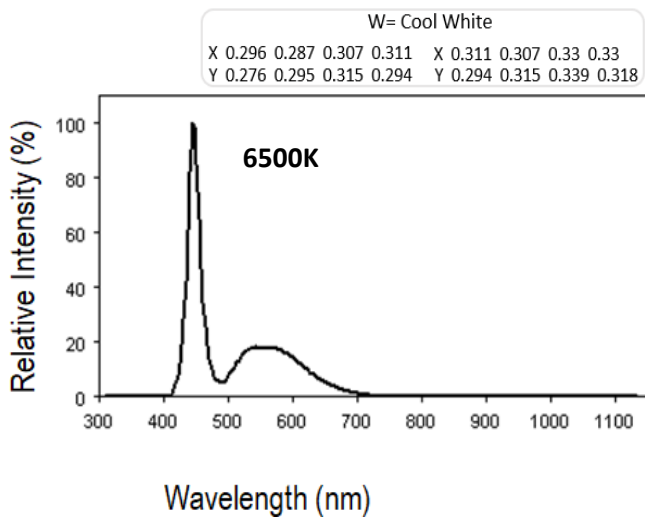

Wavelength

The following model series have wavelengths of single colour LED as shown in the diagram below:-

- LSQ Stackable
- LSQF
- LBM
- LBMQ
- LBRP
- LBS 25/30/40/45
- LBQ 25/30/40/45
- LBRX-12 Row

White Colour

Red Colour

Green Colour

Blue Colour