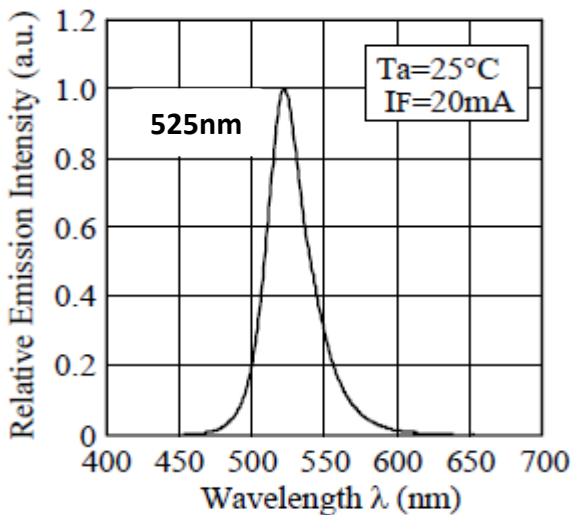

Wavelength

The following model series have wavelengths of single colour LED as shown in the diagram below:-

- LSQ
- LLAC
- LSW
- LSWC
- IDD
- LLA
- IDDC

White Colour

Red Colour

Green Colour

Blue Colour