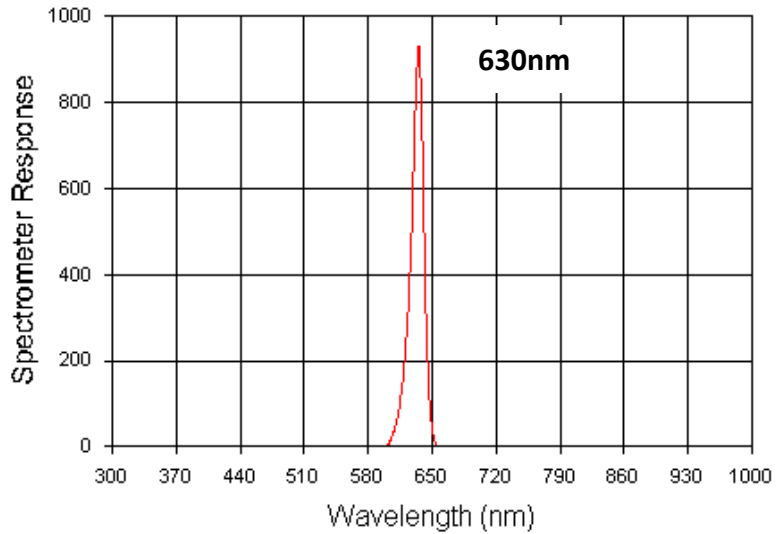

Wavelength

The following model series have wavelengths of single colour LED as shown in the diagram below:-

- LSQ
- LLAC
- LSW
- LSWC
- IDD
- LLA
- IDDC

White Colour

Red Colour

Green Colour

Blue Colour