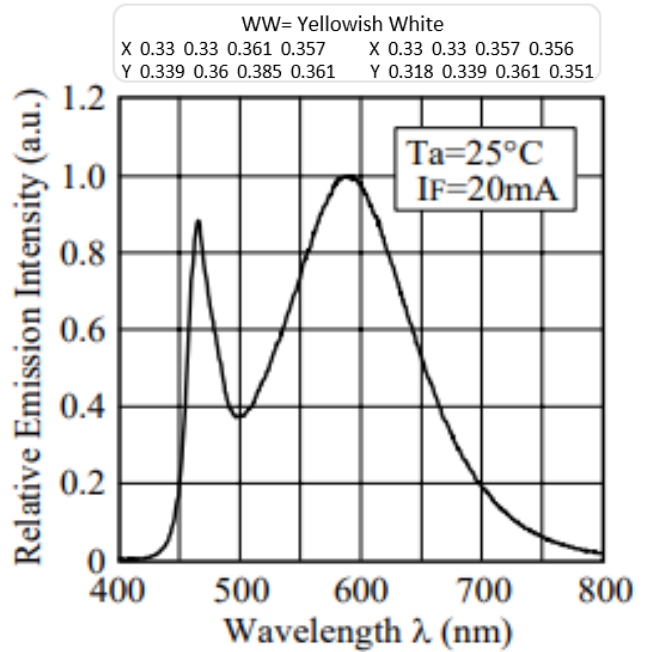

Wavelength

The following model series has wavelengths of single colour LED as shown in the diagram below:-

-MILX

White Colour

Warm White Colour

Color Temperature

White/Warm White (Standard CRI)