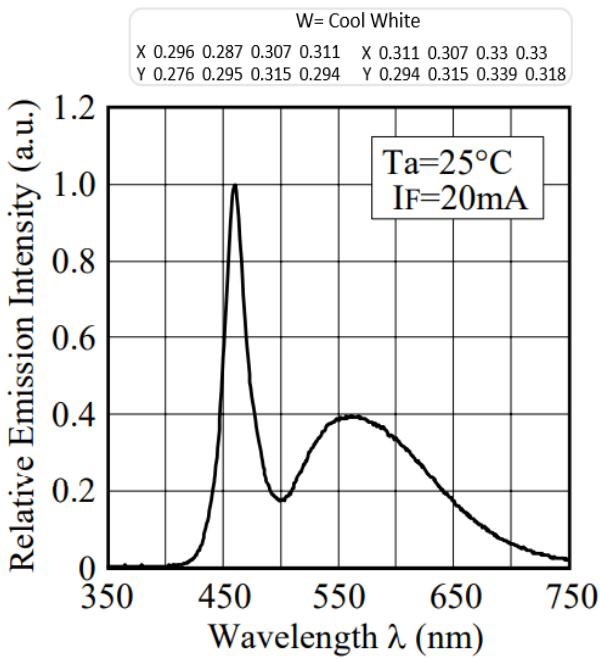

Wavelength

The following model series has wavelengths of single colour LED as shown in the diagram below:-

-MILX

White Colour

Warm White Colour

Color Temperature

White/Warm White (Standard CRI)