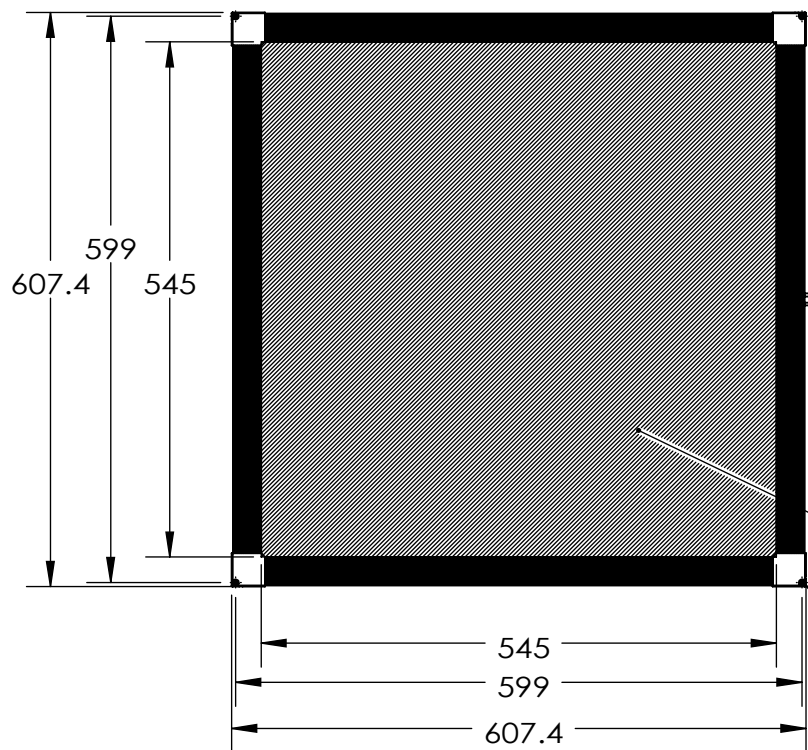

REVISIONS

ZONE	REV.	DESCRIPTIONS	DATE	APP.
------	------	--------------	------	------

CONNECTOR
50CM CABLE

EMITTING AREA

Ø 3.40 THRU ALL
└─┬─┘ Ø 6.50 ▽ 3

COLOR	WAVE LENGHT
RED:	630nm
GREEN:	525nm
BLUE:	470nm
WHITE:	-
IR 850:	850nm
IR 940:	940nm
UV:	375nm
RGB:	620nm/525nm/470nm

DESIGN BY	KB TAN
CHECK BY	KB TAN
DATE	10/2/2015
MATERIAL	-
FINISHING	-
QTY	1

UNIT:	MM
REVISION:	01
SCALE:	1 : 31

PRODUCT SERIES: BHD2 SERIES			
TITLE	DRAWING LAYOUT	COLOUR:	- - -
PART NO	BHD2-00-545X545-1-X-24V	VOLTAGE:	- - -
DWG NO	-	CURRENT:	- - -
		POWER:	- - -
		SHEET 1 OF 1	