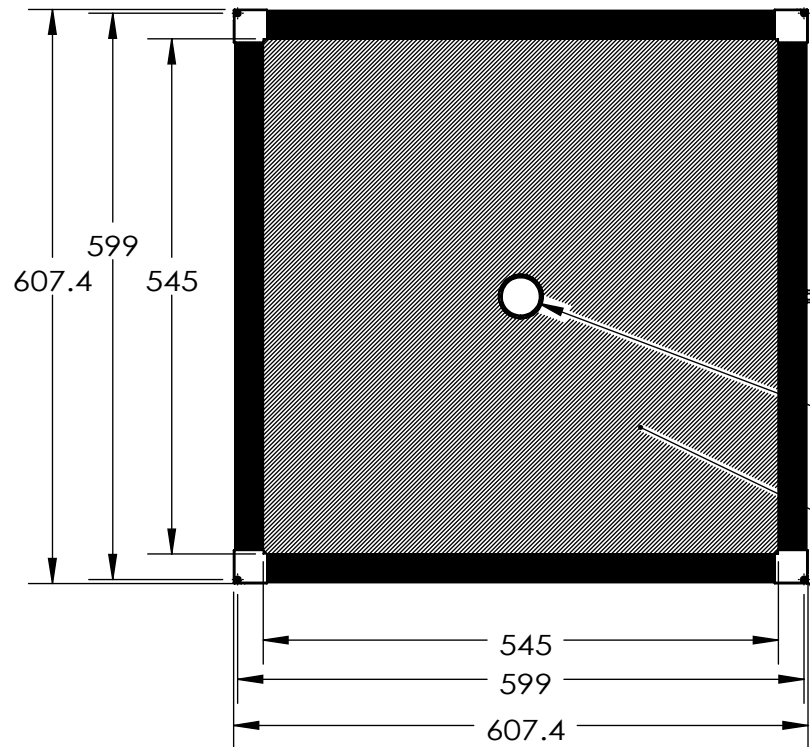

REVISIONS				
ZONE	REV.	DESCRIPTIONS	DATE	APP.

CONNECTOR
50CM CABLE

Ø 40 THRU

EMITTING AREA

Ø 3.40 THRU ALL
└─┬─┘ Ø 6.50 ▽ 3

COLOR	WAVE LENGHT
RED:	630nm
GREEN:	525nm
BLUE:	470nm
WHITE:	-
IR 850:	850nm
IR 940:	940nm
UV:	375nm
RGB:	620nm/525nm/470nm

DESIGN BY	KB TAN
CHECK BY	KB TAN
DATE	10/2/2015
MATERIAL	-
FINISHING	-
QTY	1

UNIT:	MM
REVISION:	01
SCALE:	1 : 31

PRODUCT SERIES: BHDQ2 SERIES			
TITLE	DRAWING LAYOUT	COLOUR:	- - -
PART NO	BHDQ2-00-545X545-1-X-24V	VOLTAGE:	- - -
DWG NO	-	CURRENT:	- - -
		POWER:	- - -
		SHEET 1 OF 1	