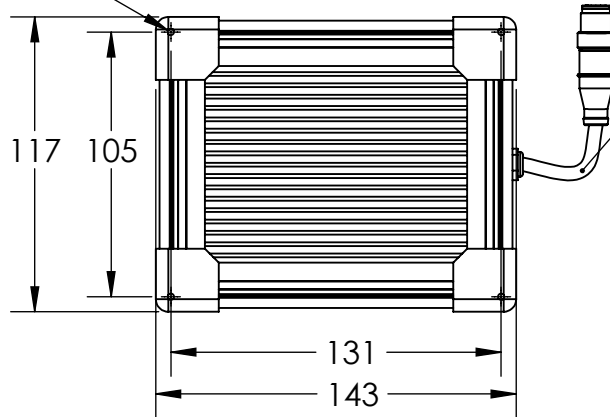

REVISIONS			
REV.	DESCRIPTIONS	EDIT BY	DATE:(d/m/y)

4 X TAP M3 ∇ 7.50

M12 CONNECTOR
70CM CABLE

PIN 1	BROWN	24V
PIN 2	WHITE	-
PIN 3	BLUE	GND
PIN 4	BLACK	-
PIN 5	GRAY	-

DESIGN BY	LIYA	UNIT: MM	PRODUCT SERIES: HBQ3 SERIES	
CHECK BY	LIYA			
DATE	18/08/2016	REVISION: 01	TITLE	DRAWING LAYOUT
MATERIAL	-	SCALE: 1:3	PART NO	HBQ3-00-100-3-X-24V
FINISHING	-		DWG NO	-
QTY	-			SHEET 1 OF 1