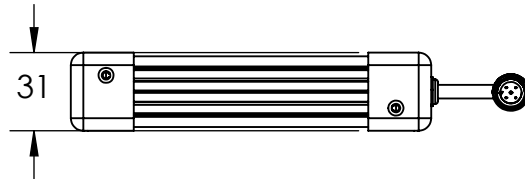

REVISIONS			
REV.	DESCRIPTIONS	EDIT BY	DATE:(d/m/y)

4 X TAP M3 ∇ 7.50

M12 CONNECTOR
70CM CABLE

PIN 1	BROWN	24V
PIN 2	WHITE	-
PIN 3	BLUE	GND
PIN 4	BLACK	-
PIN 5	GRAY	-

DESIGN BY	LIYA	UNIT: MM	PRODUCT SERIES: HBQ3 SERIES	
CHECK BY	LIYA			
DATE	18/08/2016	REVISION: 01	TITLE	DRAWING LAYOUT
MATERIAL	-	SCALE: 1:3	PART NO	HBQ3-00-100-3-X-24V
FINISHING	-		DWG NO	-
QTY	-			SHEET 1 OF 1