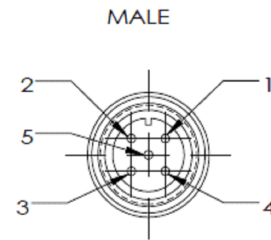

REVISIONS			
REV.	DESCRIPTIONS	EDIT BY	DATE:(d/m/y)

4 X TAP M3 ∇ 7.50

M12 CONNECTOR
70CM CABLE

PIN 1	BROWN	24V
PIN 2	WHITE	-
PIN 3	BLUE	GND
PIN 4	BLACK	-
PIN 5	GRAY	-

DESIGN BY	LIYA	UNIT: MM	PRODUCT SERIES: HBQ3 SERIES	
CHECK BY	LIYA			
DATE	18/08/2016	REVISION: 01	TITLE	DRAWING LAYOUT
MATERIAL	-	SCALE: 1:3	PART NO	HBQ3-00-100-3-X-24V
FINISHING	-		DWG NO	-
QTY	-			SHEET 1 OF 1