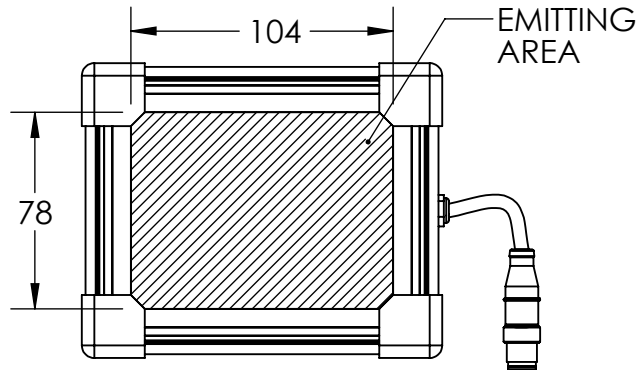

REVISIONS			
REV.	DESCRIPTIONS	EDIT BY	DATE:(d/m/y)

4 X TAP M3 ∇ 7.50

M12 CONNECTOR
70CM CABLE

PIN 1	BROWN	24V
PIN 2	WHITE	-
PIN 3	BLUE	GND
PIN 4	BLACK	-
PIN 5	GRAY	-

DESIGN BY	LIYA	UNIT: MM	PRODUCT SERIES: HBQ3 SERIES	
CHECK BY	LIYA			
DATE	18/08/2016	REVISION: 01	TITLE	DRAWING LAYOUT
MATERIAL	-	SCALE: 1:3	PART NO	HBQ3-00-100-3-X-24V
FINISHING	-		DWG NO	-
QTY	-			SHEET 1 OF 1