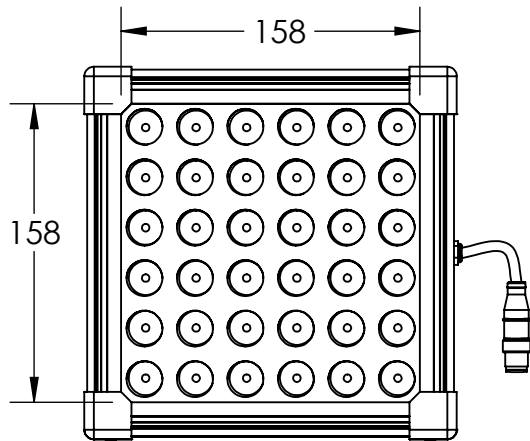

REVISIONS			
REV.	DESCRIPTIONS	EDIT BY	DATE:(d/m/y)

4 X TAP M3  $\nabla$  7.50

M12 CONNECTOR  
70CM CABLE

MALE

PIN 1	BROWN	24V
PIN 2	WHITE	-
PIN 3	BLUE	GND
PIN 4	BLACK	-
PIN 5	GRAY	-

DESIGN BY	LIYA
CHECK BY	LIYA
DATE	18/08/2016
MATERIAL	-
FINISHING	-
QTY	-

UNIT:	MM
REVISION:	01
SCALE:	1 : 4

PRODUCT SERIES: HBQ3 SERIES

TITLE: DRAWING LAYOUT  
PART NO: HBQ3-00-160-6-UV-24V

DWG NO: - SHEET 1 OF 1