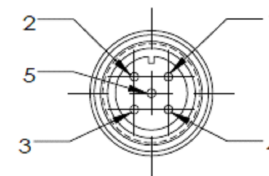

REVISIONS			
REV.	DESCRIPTIONS	EDIT BY	DATE:(d/m/y)

4 X TAP M3  $\nabla$  7.50

M12 CONNECTOR  
70CM CABLE

MALE

PIN 1	BROWN	24V
PIN 2	WHITE	-
PIN 3	BLUE	GND
PIN 4	BLACK	-
PIN 5	GRAY	-

DESIGN BY	LIYA
CHECK BY	LIYA
DATE	18/08/2016
MATERIAL	-
FINISHING	-
QTY	-

UNIT:	MM
REVISION:	01
SCALE:	1 : 4

PRODUCT SERIES: HBQ3 SERIES

TITLE: DRAWING LAYOUT  
PART NO: HBQ3-00-160-6-UV-24V

DWG NO: - SHEET 1 OF 1