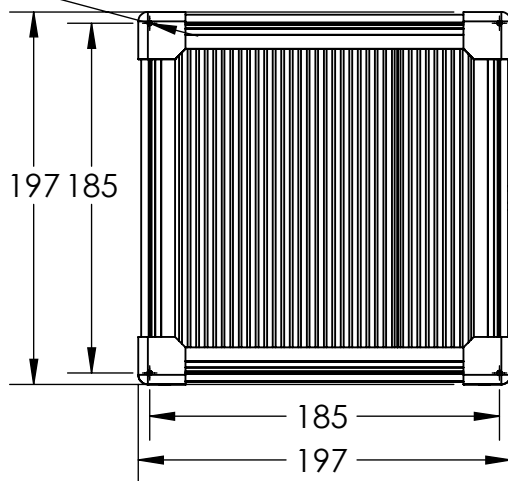

REVISIONS			
REV.	DESCRIPTIONS	EDIT BY	DATE:(d/m/y)

4 X TAP M3  $\nabla$  7.50

M12 CONNECTOR  
70CM CABLE

MALE

PIN 1	BROWN	24V
PIN 2	WHITE	-
PIN 3	BLUE	GND
PIN 4	BLACK	-
PIN 5	GRAY	-

DESIGN BY	LIYA
CHECK BY	LIYA
DATE	18/08/2016
MATERIAL	-
FINISHING	-
QTY	-

UNIT:	MM
REVISION:	01
SCALE:	1 : 4

PRODUCT SERIES: HBQ3 SERIES

TITLE: DRAWING LAYOUT  
PART NO: HBQ3-00-160-6-UV-24V

DWG NO: - SHEET 1 OF 1