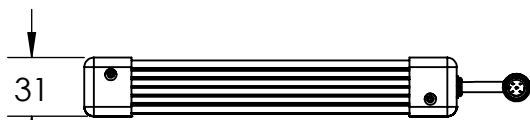

REVISIONS			
REV.	DESCRIPTIONS	EDIT BY	DATE:(d/m/y)

4 X TAP M3  $\nabla$  7.50

M12 CONNECTOR  
70CM CABLE

MALE

PIN 1	BROWN	24V
PIN 2	WHITE	-
PIN 3	BLUE	GND
PIN 4	BLACK	-
PIN 5	GRAY	-

DESIGN BY	LIYA
CHECK BY	LIYA
DATE	18/08/2016
MATERIAL	-
FINISHING	-
QTY	-

UNIT:	MM
REVISION:	01
SCALE:	1 : 4

PRODUCT SERIES: HBQ3 SERIES

TITLE: DRAWING LAYOUT  
PART NO: HBQ3-00-160-6-UV-24V

DWG NO: - SHEET 1 OF 1