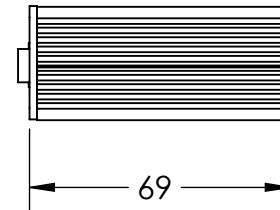

REVISIONS			
REV.	DESCRIPTIONS	EDIT BY	DATE:(d/m/y)

DESIGN BY	KB TAN	UNIT: MM	PRODUCT SERIES: SDA-CONTROLLER SERIES	
CHECK BY	KB TAN			
DATE	04/07/2016	REVISION: 01	TITLE	DRAWING LAYOUT
MATERIAL	-	SCALE: 1 : 1	PART NO	SDA-M
FINISHING	-		DWG NO	-
QTY	-			SHEET 1 OF 1