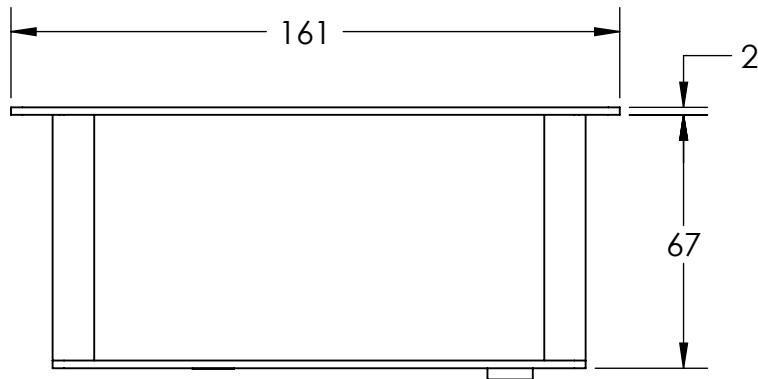

REVISIONS			
REV.	DESCRIPTIONS	EDIT BY	DATE:(d/m/y)

DESIGN BY	KB TAN	UNIT: MM	PRODUCT SERIES: SDA-CONTROLLER SERIES	
CHECK BY	KB TAN			
DATE	04/07/2016	REVISION: 01	TITLE	DRAWING LAYOUT
MATERIAL	-	SCALE: 1 : 1	PART NO	SDA-M
FINISHING	-		DWG NO	-
QTY	-			SHEET 1 OF 1