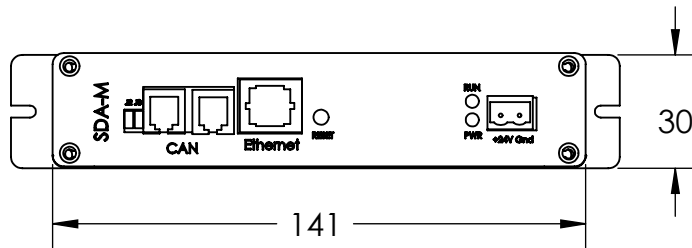

REVISIONS			
REV.	DESCRIPTIONS	EDIT BY	DATE:(d/m/y)

DESIGN BY	KB TAN	UNIT: MM	PRODUCT SERIES: SDA-CONTROLLER SERIES	
CHECK BY	KB TAN			
DATE	04/07/2016	REVISION: 01	TITLE	DRAWING LAYOUT
MATERIAL	-	SCALE: 1 : 1	PART NO	SDA-M
FINISHING	-		DWG NO	-
QTY	-			SHEET 1 OF 1