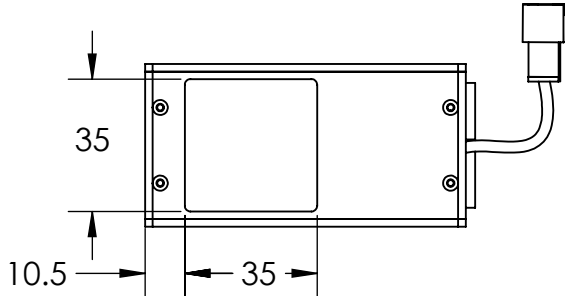

A

CUBE BEAM SPLITTER

CONNECTOR
50CM CABLE

4X TAP M4X0.7 - ∇ 6
NOT THRU

DESIGN BY	FASIAH	UNIT: MM	PRODUCT SERIES:CASC SERIES	
CHECK BY	KB TAN			
DATE	1/12/2017	REVISION: 01	TITLE	DRAWING LAYOUT
MATERIAL	-	SCALE: 1 : 2	PART NO	CASC-00-035-X-X-24V
FINISHING	-		DWG NO	-
QTY	-			SHEET 1 OF 1