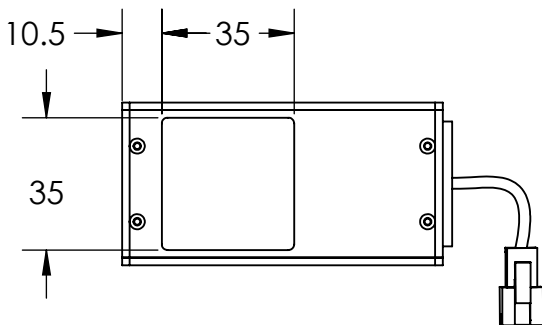

A

CUBE BEAM SPLITTER

CONNECTOR
50CM CABLE

4X TAP M4X0.7 - ∇ 6
NOT THRU

DESIGN BY	FASIAH	UNIT: MM	PRODUCT SERIES:CASC SERIES	
CHECK BY	KB TAN			
DATE	1/12/2017	REVISION: 01	TITLE	DRAWING LAYOUT
MATERIAL	-	SCALE: 1 : 2	PART NO	CASC-00-035-X-X-24V
FINISHING	-		DWG NO	-
QTY	-			SHEET 1 OF 1