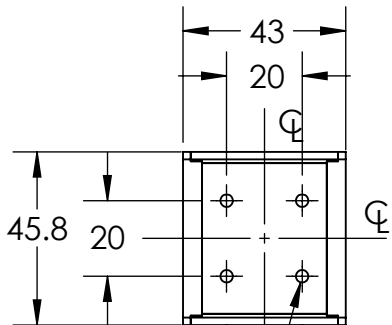

A

CUBE BEAM SPLITTER

CONNECTOR
50CM CABLE

4X TAP M4X0.7 - ∇ 6
NOT THRU

DESIGN BY	FASIAH	UNIT: MM	PRODUCT SERIES:CASC SERIES	
CHECK BY	KB TAN			
DATE	1/12/2017	REVISION: 01	TITLE	DRAWING LAYOUT
MATERIAL	-	SCALE: 1 : 2	PART NO	CASC-00-035-X-X-24V
FINISHING	-		DWG NO	-
QTY	-			SHEET 1 OF 1