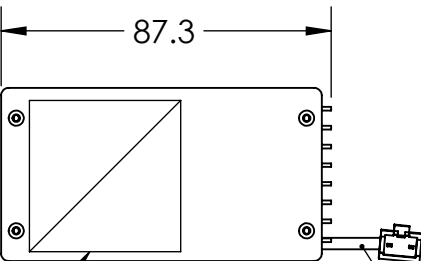

A

CUBE BEAM SPLITTER

CONNECTOR
50CM CABLE

4X TAP M4X0.7 - ∇ 6
NOT THRU

DESIGN BY	FASIAH	UNIT: MM	PRODUCT SERIES:CASC SERIES	
CHECK BY	KB TAN			
DATE	1/12/2017	REVISION: 01	TITLE	DRAWING LAYOUT
MATERIAL	-	SCALE: 1 : 2	PART NO	CASC-00-035-X-X-24V
FINISHING	-		DWG NO	-
QTY	-			SHEET 1 OF 1