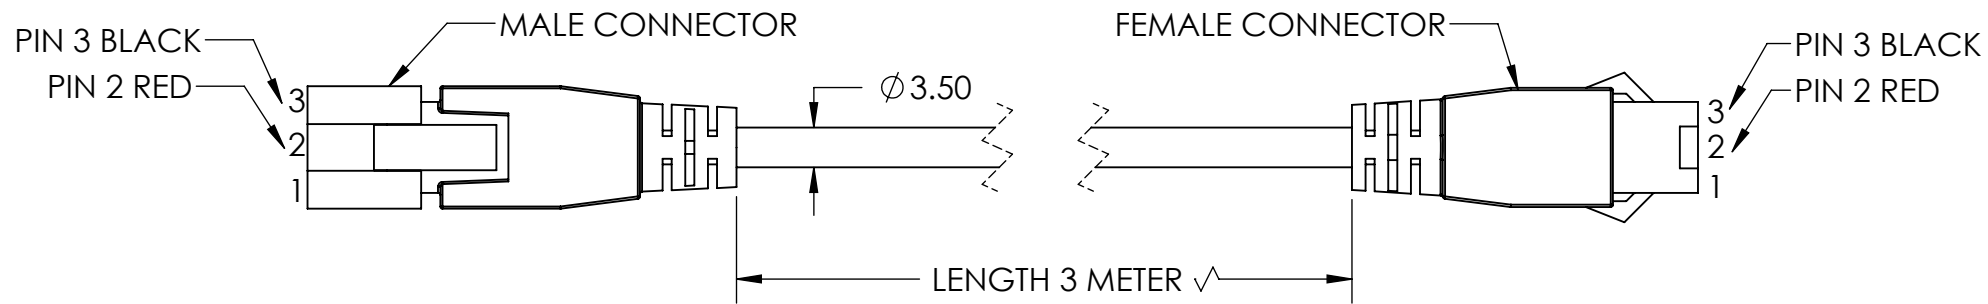

1 2 3 4 5 6 7 8

REVISIONS				
ZONE	REV.	DESCRIPTIONS	DATE	APP.

COLOR	WAVE LENGHT
RED:	630nm
GREEN:	525nm
BLUE:	470nm
WHITE:	--
IR 850:	850nm
IR 940:	940nm
UV:	375nm
RGB:	630nm/525nm/470nm

NOTE: MALE TO FEMALE EXT.CABLE 3 METER

DESIGN BY	AFIZA	UNIT:	MM	PRODUCT SERIES: EXT SERIES				
CHECK BY	KB TAN							
DATE	4/7/2017	REVISION:	01	TITLE	DRAWING LAYOUT	COLOUR:	-	-
MATERIAL	-	SCALE:	NTS	PART NO	EXT-5V-3METER	VOLTAGE:	-	-
FINISHING	-	DWG NO	-			CURRENT:	-	-
QTY	-					POWER:	-	-
						SHEET 1 OF 1		