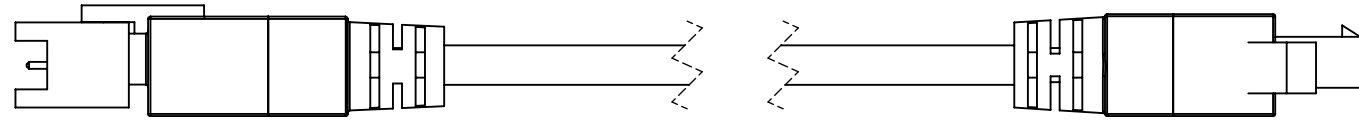

1 2 3 4 5 6 7 8

REVISIONS				
ZONE	REV.	DESCRIPTIONS	DATE	APP.

COLOR	WAVE LENGHT
RED:	630nm
GREEN:	525nm
BLUE:	470nm
WHITE:	--
IR 850:	850nm
IR 940:	940nm
UV:	375nm
RGB:	630nm/525nm/470nm

NOTE: MALE TO FEMALE EXT.CABLE 3 METER

DESIGN BY	AFIZA	UNIT:	MM	PRODUCT SERIES: EXT SERIES				
CHECK BY	KB TAN							
DATE	4/7/2017	REVISION:	01	TITLE	DRAWING LAYOUT	COLOUR:	-	-
MATERIAL	-	SCALE:	NTS	PART NO	EXT-5V-3METER	VOLTAGE:	-	-
FINISHING	-	DWG NO	-			CURRENT:	-	-
QTY	-					POWER:	-	-
						SHEET 1 OF 1		