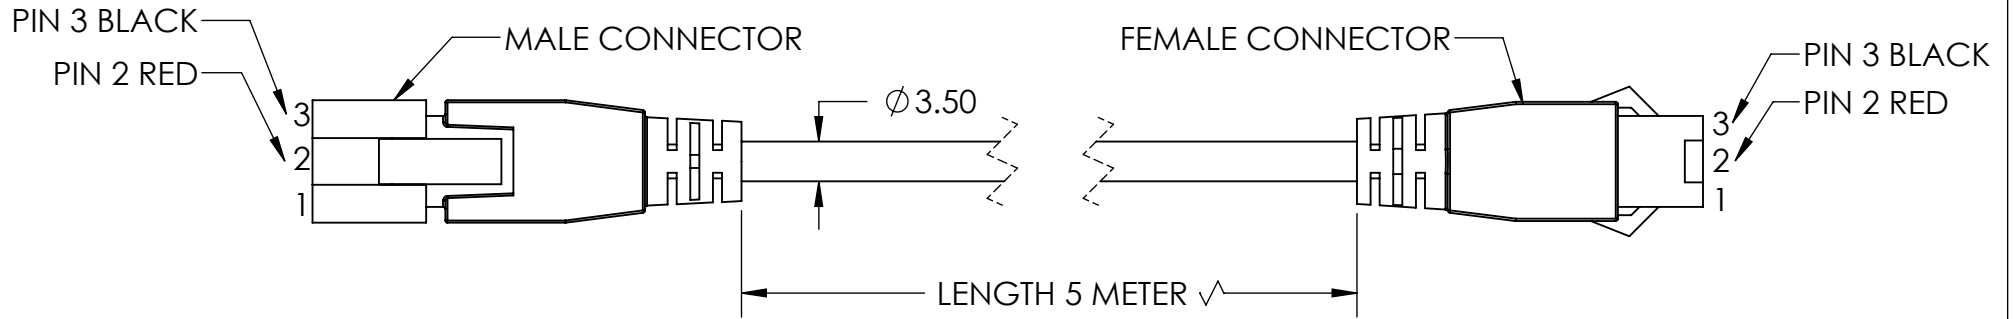

REVISIONS

ZONE	REV.	DESCRIPTIONS	DATE	APP.
------	------	--------------	------	------

COLOR	WAVE LENGHT
RED:	630nm
GREEN:	525nm
BLUE:	470nm
WHITE:	--
IR 850:	850nm
IR 940:	940nm
UV:	375nm
RGB:	630nm/525nm/470nm

NOTE: MALE TO FEMALE EXT.CABLE 5 METER

DESIGN BY	AFIZA	UNIT: MM	PRODUCT SERIES : EXT SERIES				
CHECK BY	KB TAN						
DATE	4/7/2017	REVISION: 01	TITLE	DRAWING LAYOUT	COLOUR:	-	-
MATERIAL	-	SCALE: NTS	PART NO	EXT-5V-5METER	VOLTAGE:	-	-
FINISHING	-		DWG NO	-	CURRENT:	-	-
QTY	-				POWER:	-	-
					SHEET 1 OF 1		