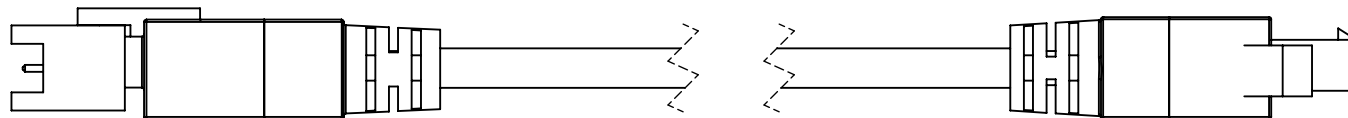

REVISIONS

ZONE	REV.	DESCRIPTIONS	DATE	APP.
------	------	--------------	------	------

COLOR	WAVE LENGHT
RED:	630nm
GREEN:	525nm
BLUE:	470nm
WHITE:	--
IR 850:	850nm
IR 940:	940nm
UV:	375nm
RGB:	630nm/525nm/470nm

NOTE: MALE TO FEMALE EXT.CABLE 5 METER

DESIGN BY	AFIZA	UNIT: MM	PRODUCT SERIES : EXT SERIES				
CHECK BY	KB TAN						
DATE	4/7/2017	REVISION: 01	TITLE	DRAWING LAYOUT	COLOUR:	-	-
MATERIAL	-	SCALE: NTS	PART NO	EXT-5V-5METER	VOLTAGE:	-	-
FINISHING	-		DWG NO	-	CURRENT:	-	-
QTY	-				POWER:	-	-
					SHEET 1 OF 1		