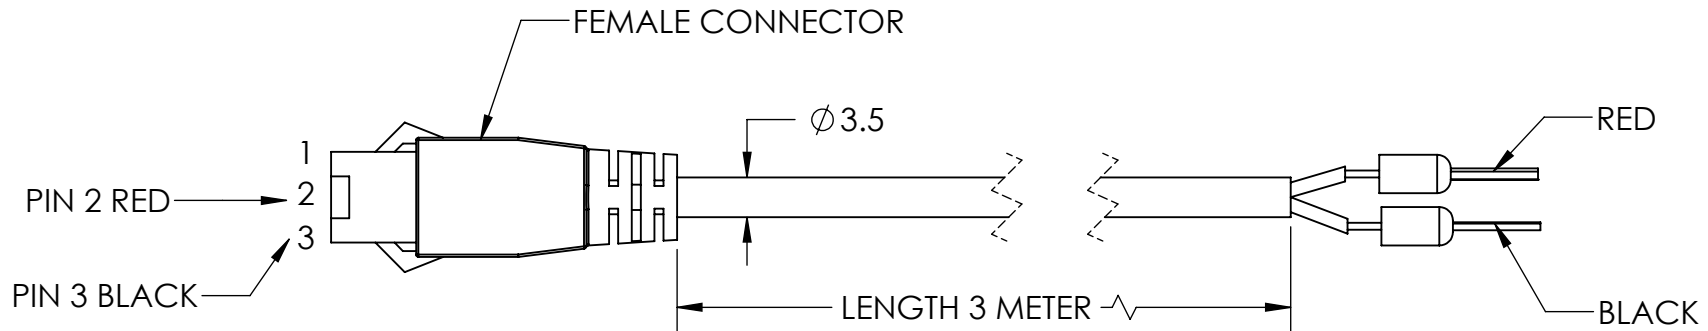

REVISIONS

ZONE	REV.	DESCRIPTIONS	DATE	APP.
------	------	--------------	------	------

COLOR	WAVE LENGHT
RED:	630nm
GREEN:	525nm
BLUE:	470nm
WHITE:	--
IR 850:	850nm
IR 940:	940nm
UV:	375nm
RGB:	630nm/525nm/470nm

NOTE: FEMALE CONNECTOR EXT.CABLE 3 METER

DESIGN BY	AFIZA	UNIT: MM	PRODUCT SERIES : EXT SERIES				
CHECK BY	KB TAN						
DATE	5/7/2017	REVISION: 01	TITLE	DRAWING LAYOUT	COLOUR:	-	-
MATERIAL	-	SCALE: NTS	PART NO	EXT-5V-F-3M	VOLTAGE:	-	-
FINISHING	-		DWG NO	-	CURRENT:	-	-
QTY	-				POWER:	-	-
					SHEET 1 OF 1		