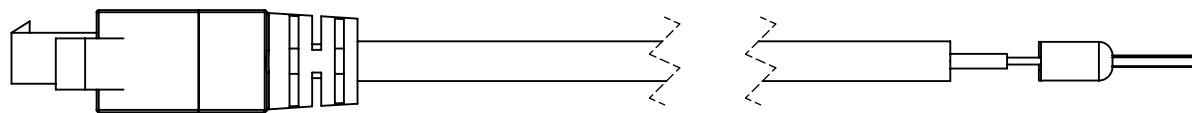

REVISIONS

ZONE	REV.	DESCRIPTIONS	DATE	APP.
------	------	--------------	------	------

COLOR	WAVE LENGHT
RED:	630nm
GREEN:	525nm
BLUE:	470nm
WHITE:	--
IR 850:	850nm
IR 940:	940nm
UV:	375nm
RGB:	630nm/525nm/470nm

NOTE: FEMALE CONNECTOR EXT.CABLE 5 METER

DESIGN BY	AFIZA	UNIT:	PRODUCT SERIES : EXT SERIES					
CHECK BY	KB TAN	MM						
DATE	5/7/2017	REVISION:						
MATERIAL	-	01	TITLE	DRAWING LAYOUT	COLOUR:	-	-	-
FINISHING	-	SCALE:	PART NO	EXT-5V-F-5M	VOLTAGE:	-	-	-
QTY	-	NTS	DWG NO	-	CURRENT:	-	-	-
					POWER:	-	-	-
					SHEET 1 OF 1			