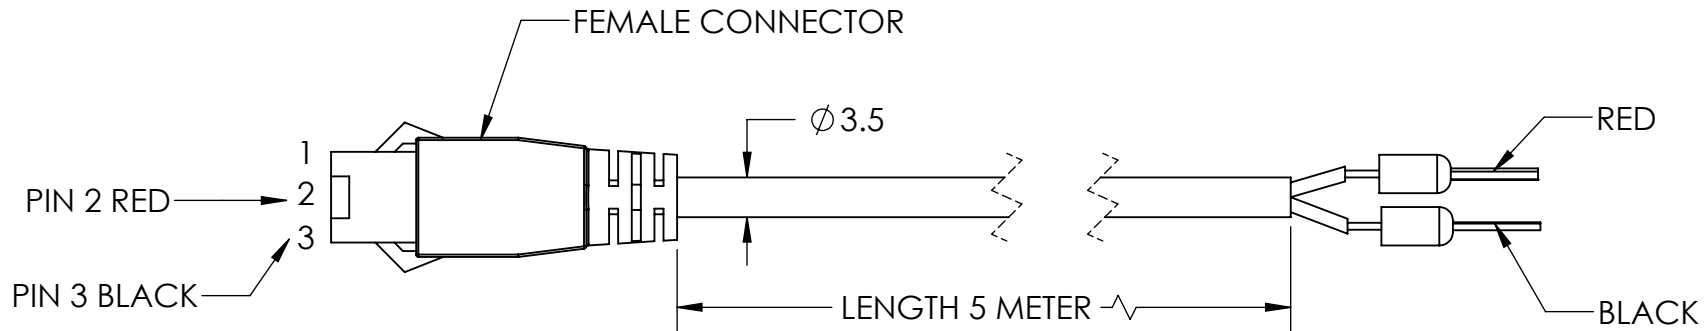

REVISIONS

ZONE	REV.	DESCRIPTIONS	DATE	APP.
------	------	--------------	------	------

COLOR	WAVE LENGHT
RED:	630nm
GREEN:	525nm
BLUE:	470nm
WHITE:	--
IR 850:	850nm
IR 940:	940nm
UV:	375nm
RGB:	630nm/525nm/470nm

NOTE: FEMALE CONNECTOR EXT.CABLE 5 METER

DESIGN BY	AFIZA	UNIT:	PRODUCT SERIES : EXT SERIES					
CHECK BY	KB TAN	MM						
DATE	5/7/2017	REVISION:						
MATERIAL	-	01	TITLE	DRAWING LAYOUT	COLOUR:	-	-	-
FINISHING	-	SCALE:	PART NO	EXT-5V-F-5M	VOLTAGE:	-	-	-
QTY	-	NTS	DWG NO	-	CURRENT:	-	-	-
					POWER:	-	-	-
					SHEET 1 OF 1			