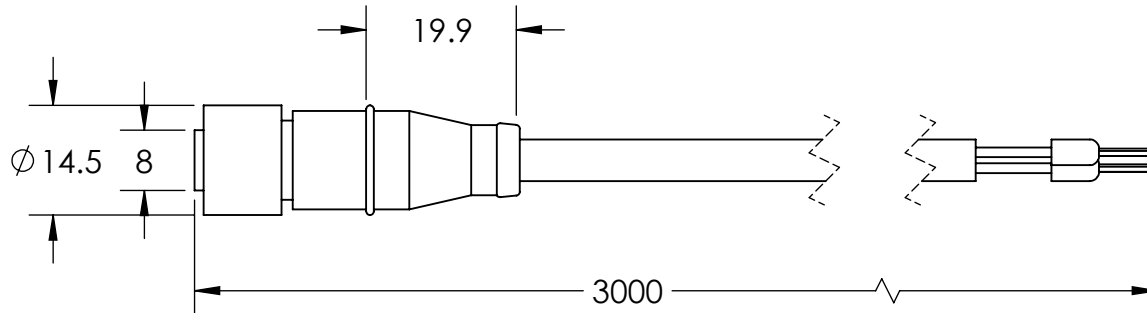

REVISIONS			
REV.	DESCRIPTIONS	EDIT BY	DATE:(d/m/y)
01	NEW DRAWING LAYOUT	SL LEE	23/11/2015
-	-	-	-

FEMALE

PIN 1	BROWN	24V
PIN 2	WHITE	-
PIN 3	BLUE	GND
PIN 4	BLACK	-
PIN 5	GRAY	-

NOTE: M12-5 PIN FEMALE CONNECTOR CABLE

DESIGN BY	SL LEE	UNIT:	PRODUCT SERIES : EXT SERIES	
CHECK BY	JACLYNN	MM		
DATE	23/11/2015	REVISION:	TITLE	EXTENSION CABLE M12 WITH FERRULE
MATERIAL	-	01	PART NO	EXT-FL-M12F-3METER
FINISHING	-	SCALE:	DWG NO	-
QTY	-	1 : 1	SHEET 1 OF 1	