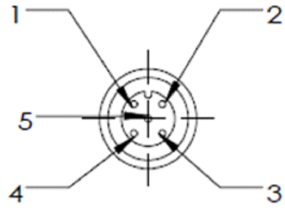

REVISIONS			
REV.	DESCRIPTIONS	EDIT BY	DATE:(d/m/y)
01	NEW DRAWING LAYOUT	SL LEE	23/11/2015
-	-	-	-

FEMALE

PIN 1	BROWN	24V
PIN 2	WHITE	-
PIN 3	BLUE	GND
PIN 4	BLACK	-
PIN 5	GRAY	-

NOTE: M12-5 PIN FEMALE CONNECTOR CABLE

DESIGN BY	SL LEE	UNIT:	PRODUCT SERIES : EXT SERIES	
CHECK BY	JACLYNN	MM		
DATE	23/11/2015	REVISION:	TITLE	EXTENSION CABLE M12 WITH FERRULE
MATERIAL	-	01	PART NO	EXT-FL-M12F-3METER
FINISHING	-	SCALE:	DWG NO	-
QTY	-	1 : 1	SHEET 1 OF 1	