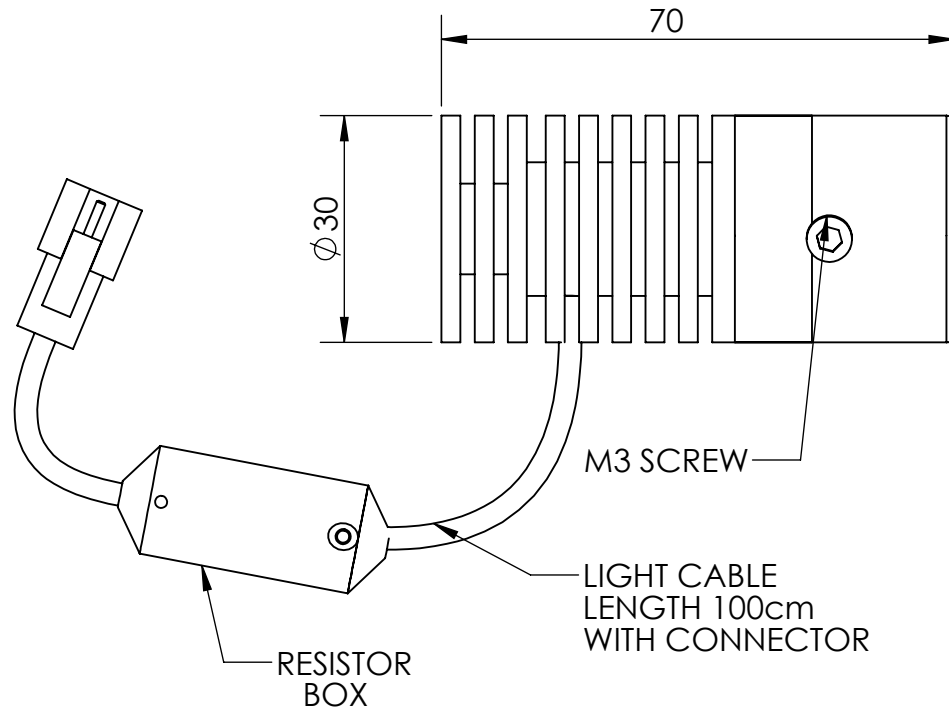

REVISIONS

ZONE	REV.	DESCRIPTIONS	DATE	APP.

COLOR	WAVE LENGHT
RED:	660nm
GREEN:	525nm
BLUE:	470nm
WHITE:	--
IR 850:	850nm
IR 940:	940nm
UV:	380-385nm
RGB:	660nm/525nm/470nm

DESIGN BY	KB TAN
CHECK BY	KB TAN
DATE	06/11/2017
MATERIAL	ALU
FINISHING	B/ANOD
QTY	-

UNIT:	MM
REVISION:	01
SCALE:	1:1

**PRODUCT SERIES: HBF SERIES**

TITLE	DRAWING LAYOUT	COLOUR:	-	-
PART NO	HBF-00-16-1-W-24V	VOLTAGE:	-	-
DWG NO	-	CURRENT:	-	-
		POWER:	-	-
		SHEET 1 OF 1		