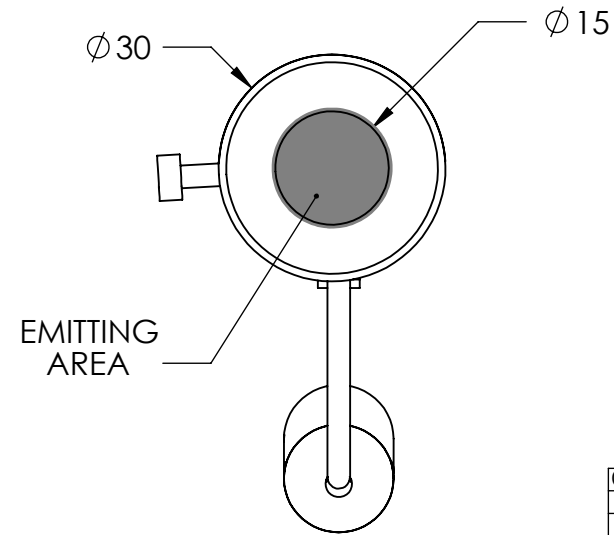

REVISIONS

ZONE	REV.	DESCRIPTIONS	DATE	APP.

COLOR	WAVE LENGHT
RED:	660nm
GREEN:	525nm
BLUE:	470nm
WHITE:	--
IR 850:	850nm
IR 940:	940nm
UV:	380-385nm
RGB:	660nm/525nm/470nm

DESIGN BY	KB TAN
CHECK BY	KB TAN
DATE	06/11/2017
MATERIAL	ALU
FINISHING	B/ANOD
QTY	-

UNIT:	MM
REVISION:	01
SCALE:	1:1

**PRODUCT SERIES: HBF SERIES**

TITLE	DRAWING LAYOUT	COLOUR:	-	-
PART NO	HBF-00-16-1-W-24V	VOLTAGE:	-	-
DWG NO	-	CURRENT:	-	-
		POWER:	-	-
		SHEET 1 OF 1		