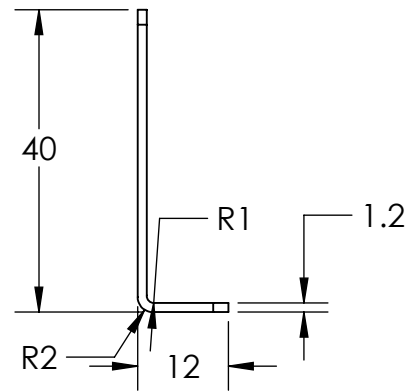

REVISIONS

ZONE	REV.	DESCRIPTIONS	DATE	APP.
------	------	--------------	------	------

DESIGN BY	KB TAN	UNIT:	PRODUCT SERIES: LBRX SERIES		
CHECK BY	KB TAN	MM			
DATE	22/6/2017	REVISION:			
MATERIAL	STANDARD STEEL 1.2MM	01	TITLE	L-BRACKET	COLOUR: - -
FINISHING	SHINING	SCALE:	PART NO	LBRX-00-040-3-BRACKET	VOLTAGE: - -
QTY	1+ 1MIRROR	1 : 1	DWG NO	LBRX-BRACKET-01(REV01)	CURRENT: - -
					POWER: - -
					SHEET 1 OF 1