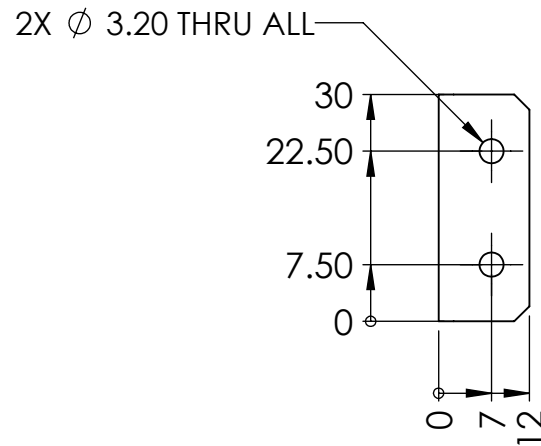

REVISIONS

ZONE	REV.	DESCRIPTIONS	DATE	APP.
------	------	--------------	------	------

DESIGN BY	KB TAN	UNIT:	PRODUCT SERIES: LBRX SERIES		
CHECK BY	KB TAN	MM			
DATE	22/6/2017	REVISION:			
MATERIAL	STANDARD STEEL 1.2MM	01	TITLE	L-BRACKET	COLOUR: - -
FINISHING	SHINING	SCALE:	PART NO	LBRX-00-040-3-BRACKET	VOLTAGE: - -
QTY	1+ 1MIRROR	1 : 1	DWG NO	LBRX-BRACKET-01(REV01)	CURRENT: - -
					POWER: - -
					SHEET 1 OF 1