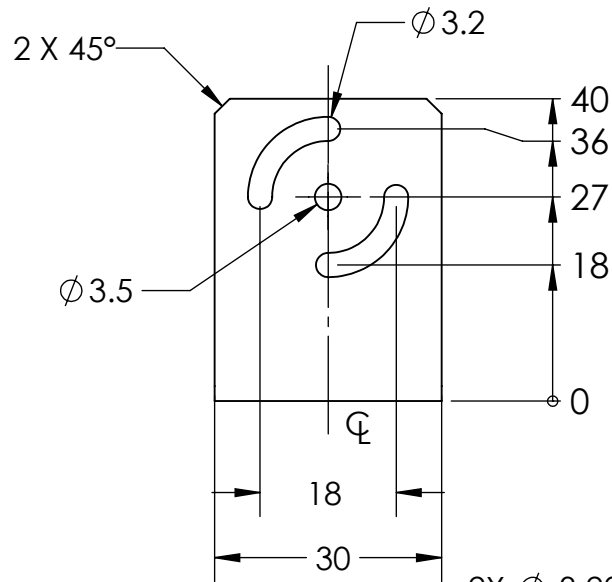

REVISIONS

ZONE	REV.	DESCRIPTIONS	DATE	APP.
------	------	--------------	------	------

DESIGN BY	KB TAN	UNIT:	PRODUCT SERIES: LBRX SERIES		
CHECK BY	KB TAN	MM			
DATE	22/6/2017	REVISION:			
MATERIAL	STANDARD STEEL 1.2MM	01	TITLE	L-BRACKET	COLOUR: - -
FINISHING	SHINING	SCALE:	PART NO	LBRX-00-040-3-BRACKET	VOLTAGE: - -
QTY	1+ 1MIRROR	1 : 1	DWG NO	LBRX-BRACKET-01(REV01)	CURRENT: - -
					POWER: - -
					SHEET 1 OF 1