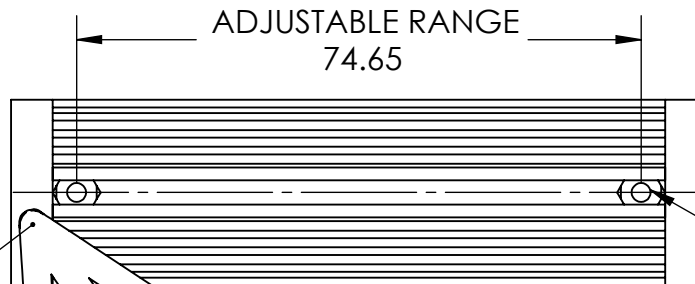

REVISIONS

ZONE	REV.	DESCRIPTIONS	DATE	APP.
------	------	--------------	------	------

2X TAP M3 ∇ 4
(ON 2 SIDES)

2X M3 ADJUSTABLE NUT

CABLE &
CONNECTOR

DESIGN BY	KB TAN	UNIT:	PRODUCT SERIES: LBRX SERIES		
CHECK BY	KB TAN	MM			
DATE	06/01/2016	REVISION:	TITLE	DRAWING LAYOUT	COLOUR: - -
MATERIAL	-	01	PART NO	LBRX-00-080-3-RGB-24V	VOLTAGE: - -
FINISHING	-	SCALE:	DWG NO	-	CURRENT: - -
QTY	-	1:1			POWER: - -
					SHEET 1 OF 1