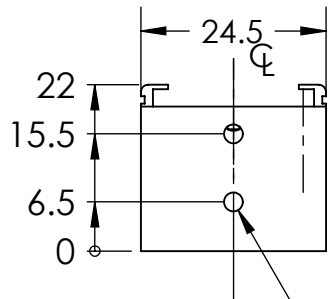

REVISIONS

ZONE	REV.	DESCRIPTIONS	DATE	APP.
------	------	--------------	------	------

2X TAP M3 ∇ 4
(ON 2 SIDES)

2X M3 ADJUSTABLE NUT

CABLE &
CONNECTOR

DESIGN BY	KB TAN	UNIT:	PRODUCT SERIES: LBRX SERIES		
CHECK BY	KB TAN	MM			
DATE	06/01/2016	REVISION:	TITLE	DRAWING LAYOUT	COLOUR: - -
MATERIAL	-	01	PART NO	LBRX-00-080-3-RGB-24V	VOLTAGE: - -
FINISHING	-	SCALE:	DWG NO	-	CURRENT: - -
QTY	-	1:1			POWER: - -
					SHEET 1 OF 1