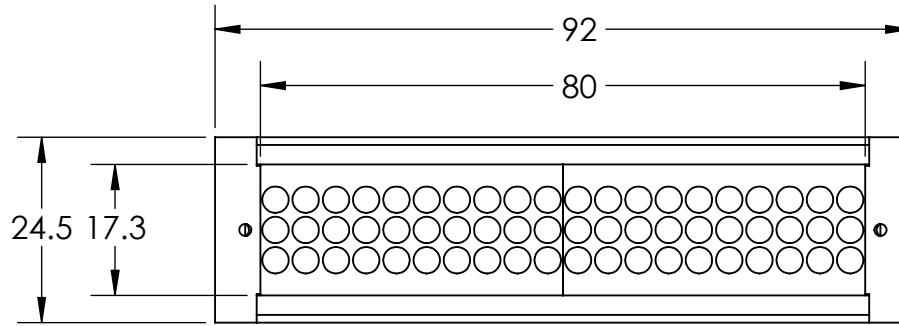

REVISIONS

ZONE	REV.	DESCRIPTIONS	DATE	APP.
------	------	--------------	------	------

2X TAP M3 ∇ 4
(ON 2 SIDES)

2X M3 ADJUSTABLE NUT

CABLE &
CONNECTOR

DESIGN BY	KB TAN	UNIT:	PRODUCT SERIES: LBRX SERIES		
CHECK BY	KB TAN	MM			
DATE	06/01/2016	REVISION:	TITLE	DRAWING LAYOUT	COLOUR: - -
MATERIAL	-	01	PART NO	LBRX-00-080-3-RGB-24V	VOLTAGE: - -
FINISHING	-	SCALE:	DWG NO	-	CURRENT: - -
QTY	-	1:1			POWER: - -
					SHEET 1 OF 1