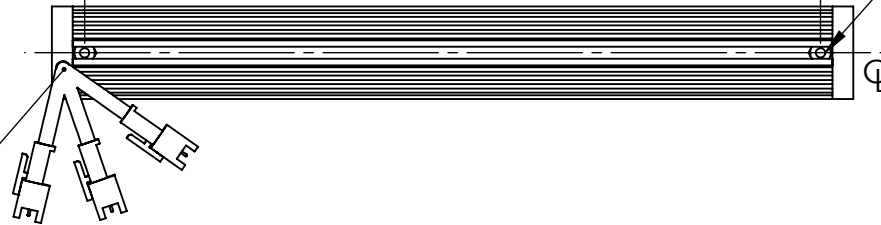

REVISIONS

ZONE	REV.	DESCRIPTIONS	DATE	APP.
------	------	--------------	------	------

2X TAP M3 - ∇ 4
(ON 2 SIDES)

ADJUSTABLE RANGE
194.6

2X M3 ADJUSTABLE NUT

CABLE &
CONNECTOR

DESIGN BY	KB TAN
CHECK BY	KB TAN
DATE	06/01/2016
MATERIAL	-
FINISHING	-
QTY	-

UNIT:	MM
REVISION:	01
SCALE:	1:2

PRODUCT SERIES: LBRX SERIES

TITLE	DRAWING LAYOUT
PART NO	LBRX-00-200-3-RGB-24V
DWG NO	-

COLOUR:	-	-
VOLTAGE:	-	-
CURRENT:	-	-
POWER:	-	-
SHEET 1 OF 1		