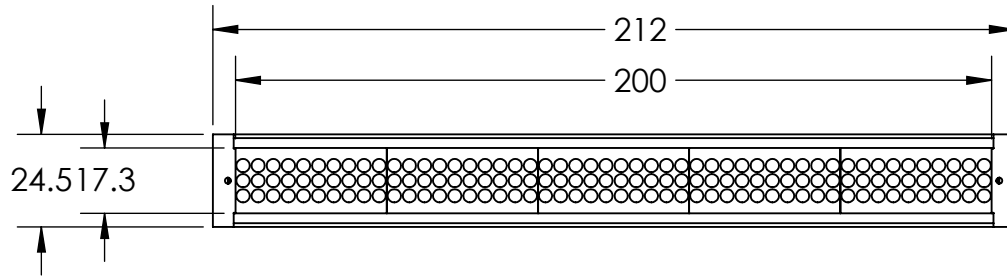

REVISIONS

ZONE	REV.	DESCRIPTIONS	DATE	APP.
------	------	--------------	------	------

2X TAP M3 - ∇ 4
(ON 2 SIDES)

ADJUSTABLE RANGE
194.6

2X M3 ADJUSTABLE NUT

CABLE &
CONNECTOR

DESIGN BY	KB TAN
CHECK BY	KB TAN
DATE	06/01/2016
MATERIAL	-
FINISHING	-
QTY	-

UNIT:	MM
REVISION:	01
SCALE:	1:2

PRODUCT SERIES: LBRX SERIES

TITLE	DRAWING LAYOUT
PART NO	LBRX-00-200-3-RGB-24V
DWG NO	-

COLOUR:	-	-
VOLTAGE:	-	-
CURRENT:	-	-
POWER:	-	-
SHEET 1 OF 1		