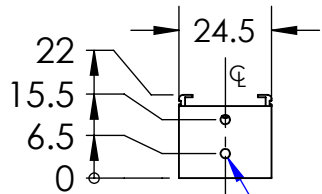

REVISIONS

ZONE	REV.	DESCRIPTIONS	DATE	APP.
------	------	--------------	------	------

2X TAP M3 - ∇ 4
(ON 2 SIDES)

ADJUSTABLE RANGE
194.6

2X M3 ADJUSTABLE NUT

CABLE &
CONNECTOR

DESIGN BY	KB TAN
CHECK BY	KB TAN
DATE	06/01/2016
MATERIAL	-
FINISHING	-
QTY	-

UNIT:	MM
REVISION:	01
SCALE:	1:2

PRODUCT SERIES: LBRX SERIES

TITLE	DRAWING LAYOUT
PART NO	LBRX-00-200-3-RGB-24V
DWG NO	-

COLOUR:	-	-
VOLTAGE:	-	-
CURRENT:	-	-
POWER:	-	-
SHEET 1 OF 1		