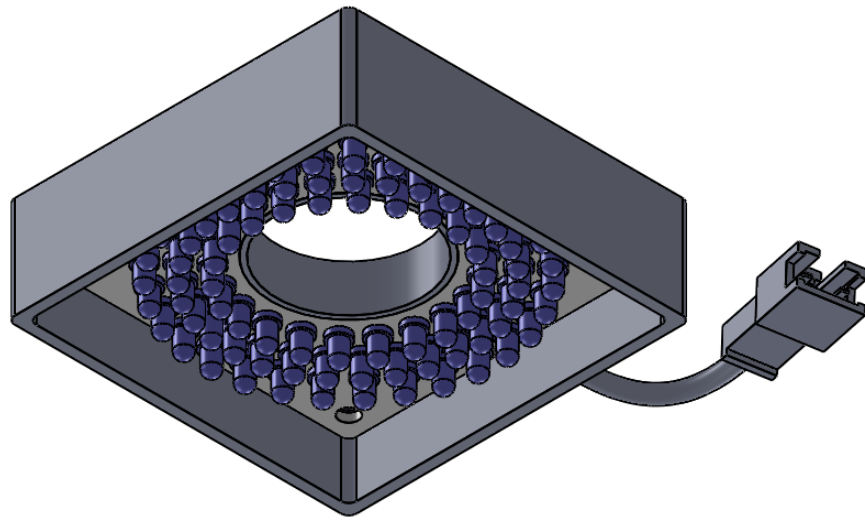

REVISIONS

ZONE	REV.	DESCRIPTIONS	DATE	APP.
------	------	--------------	------	------

DESIGN BY	DS CHAN	UNIT:	PRODUCT SERIES: LSQ SERIES		
CHECK BY	DS CHAN	MM			
DATE	15/05/2014	REVISION:	TITLE	DRAWING LAYOUT	CLOUR: - -
MATERIAL	-	02	PART NO	LSQ-00-060-3-X-24V	VOLTAGE: - -
FINISHING	-	SCALE:	DWG NO	-	CURRENT: - -
QTY	-	1:1			POWER: - -
					SHEET 1 OF 1