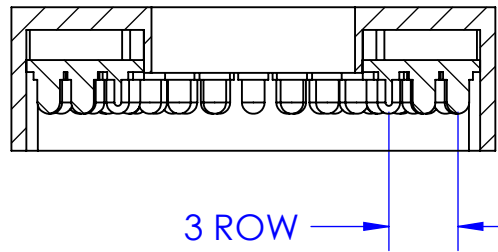

REVISIONS

ZONE	REV.	DESCRIPTIONS	DATE	APP.
------	------	--------------	------	------

DESIGN BY	DS CHAN	UNIT:	PRODUCT SERIES: LSQ SERIES		
CHECK BY	DS CHAN	MM			
DATE	15/05/2014	REVISION:	TITLE	DRAWING LAYOUT	CLOUR: - -
MATERIAL	-	02	PART NO	LSQ-00-060-3-X-24V	VOLTAGE: - -
FINISHING	-	SCALE:	DWG NO	-	CURRENT: - -
QTY	-	1:1			POWER: - -
					SHEET 1 OF 1