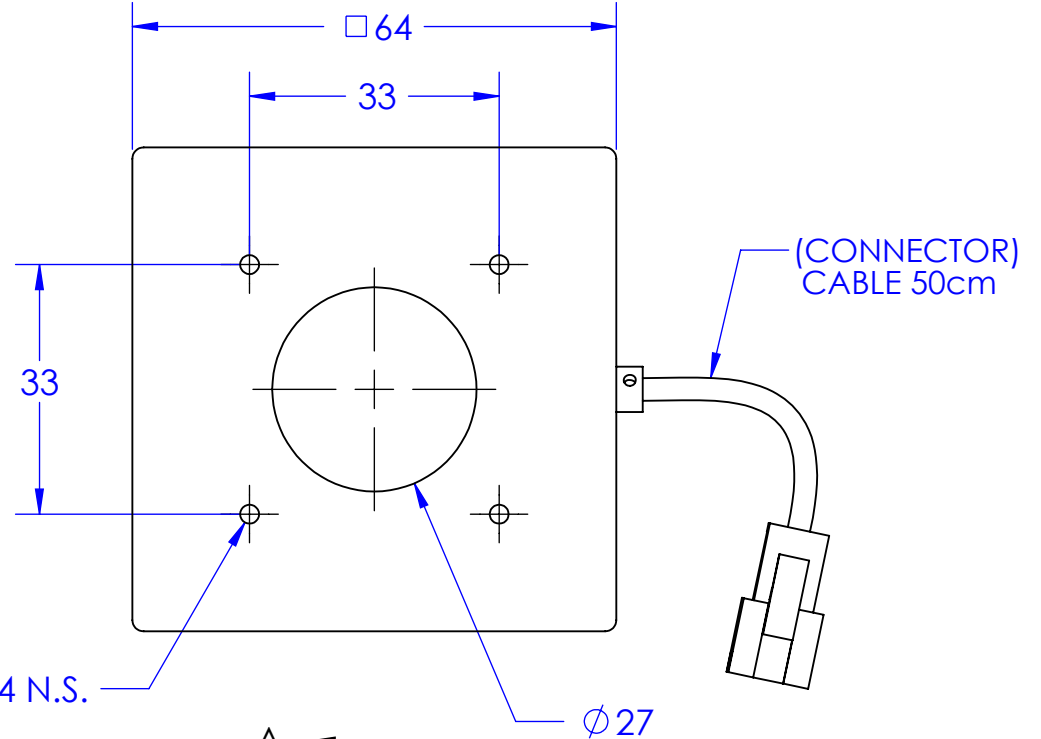

REVISIONS

ZONE	REV.	DESCRIPTIONS	DATE	APP.
------	------	--------------	------	------

DESIGN BY	DS CHAN	UNIT:	PRODUCT SERIES: LSQ SERIES		
CHECK BY	DS CHAN	MM			
DATE	15/05/2014	REVISION:	TITLE	DRAWING LAYOUT	CLOUR: - -
MATERIAL	-	02	PART NO	LSQ-00-060-3-X-24V	VOLTAGE: - -
FINISHING	-	SCALE:	DWG NO	-	CURRENT: - -
QTY	-	1:1			POWER: - -
					SHEET 1 OF 1