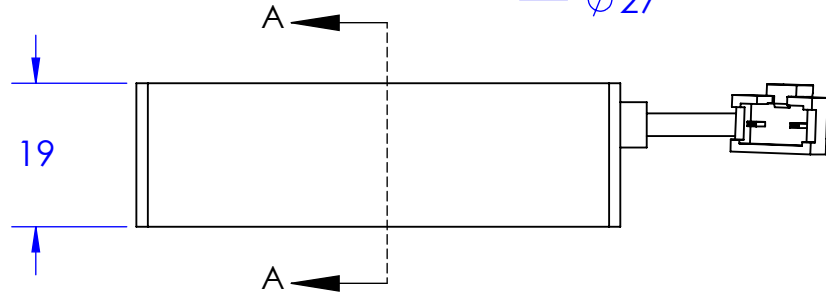

REVISIONS

ZONE	REV.	DESCRIPTIONS	DATE	APP.
------	------	--------------	------	------

DESIGN BY	DS CHAN	UNIT:	PRODUCT SERIES: LSQ SERIES		
CHECK BY	DS CHAN	MM			
DATE	15/05/2014	REVISION:	TITLE	DRAWING LAYOUT	CLOUR: - -
MATERIAL	-	02	PART NO	LSQ-00-060-3-X-24V	VOLTAGE: - -
FINISHING	-	SCALE:	DWG NO	-	CURRENT: - -
QTY	-	1:1			POWER: - -
					SHEET 1 OF 1