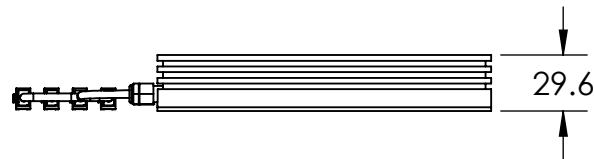

REVISIONS

ZONE	REV.	DESCRIPTIONS	DATE	APP.

50CM CABLE & 4X 24V CONNECTOR

COLOR	WAVE LENGHT
RED:	630nm
GREEN:	525nm
BLUE:	470nm
WHITE:	--
IR 850:	850nm
IR 940:	940nm
UV:	375nm
RGB:	620nm/525nm/470nm

DESIGN BY	AZMI	UNIT:	MM	PRODUCT SERIES: HPD SERIES				
CHECK BY	AZMI							
DATE	19/10/2018	REVISION:	01	TITLE	DRAWING LAYOUT	COLOUR:	-	-
MATERIAL	-	SCALE:	1:1	PART NO	HPD-00-170-1-W-24V-4CH	VOLTAGE:	-	-
FINISHING	-			DWG NO	-	CURRENT:	-	-
QTY	-					POWER:	-	-