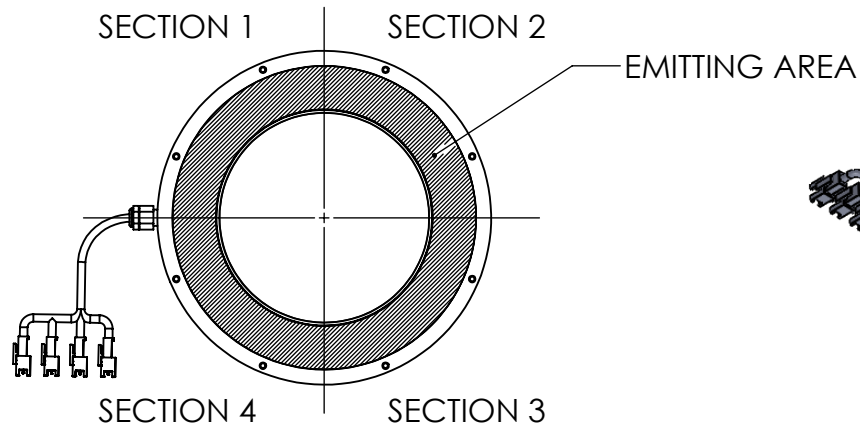

REVISIONS

ZONE	REV.	DESCRIPTIONS	DATE	APP.

50CM CABLE & 4X 24V CONNECTOR

COLOR	WAVE LENGHT
RED:	630nm
GREEN:	525nm
BLUE:	470nm
WHITE:	--
IR 850:	850nm
IR 940:	940nm
UV:	375nm
RGB:	620nm/525nm/470nm

DESIGN BY	AZMI	UNIT:	MM	PRODUCT SERIES: HPD SERIES				
CHECK BY	AZMI							
DATE	19/10/2018	REVISION:	01	TITLE	DRAWING LAYOUT	COLOUR:	-	-
MATERIAL	-	SCALE:	1:1	PART NO	HPD-00-170-1-W-24V-4CH	VOLTAGE:	-	-
FINISHING	-			DWG NO	-	CURRENT:	-	-
QTY	-					POWER:	-	-