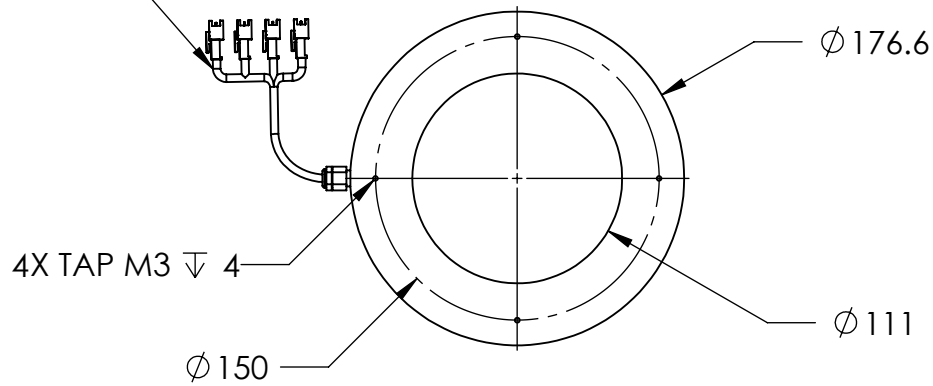

REVISIONS

ZONE	REV.	DESCRIPTIONS	DATE	APP.

50CM CABLE & 4X 24V CONNECTOR

COLOR	WAVE LENGHT
RED:	630nm
GREEN:	525nm
BLUE:	470nm
WHITE:	--
IR 850:	850nm
IR 940:	940nm
UV:	375nm
RGB:	620nm/525nm/470nm

DESIGN BY	AZMI	UNIT:	MM	PRODUCT SERIES: HPD SERIES				
CHECK BY	AZMI							
DATE	19/10/2018	REVISION:	01	TITLE	DRAWING LAYOUT	COLOUR:	-	-
MATERIAL	-	SCALE:	1:1	PART NO	HPD-00-170-1-W-24V-4CH	VOLTAGE:	-	-
FINISHING	-			DWG NO	-	CURRENT:	-	-
QTY	-					POWER:	-	-