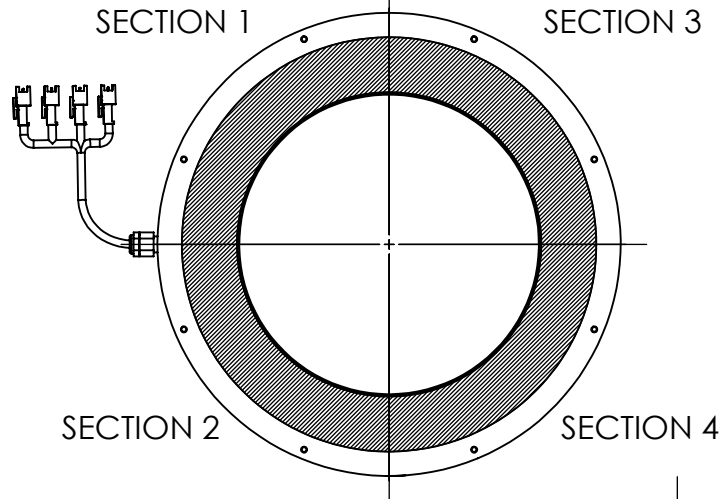

REVISIONS

ZONE	REV.	DESCRIPTIONS	DATE	APP.

50CM CABLE & 4X 24V CONNECTOR

COLOR	WAVE LENGHT
RED:	630nm
GREEN:	525nm
BLUE:	470nm
WHITE:	--
IR 850:	850nm
IR 940:	940nm
UV:	375nm
RGB:	620nm/525nm/470nm

DESIGN BY	AZMI
CHECK BY	AZMI
DATE	19/10/2018
MATERIAL	-
FINISHING	-
QTY	-

UNIT:	MM
REVISION:	01
SCALE:	1:1

PRODUCT SERIES: HPD SERIES

TITLE	DRAWING LAYOUT
PART NO	HPD-00-240-1-W-24V-4CH
DWG NO	-

COLOUR:	-	-
VOLTAGE:	-	-
CURRENT:	-	-
POWER:	-	-
SHEET 1 OF 1		