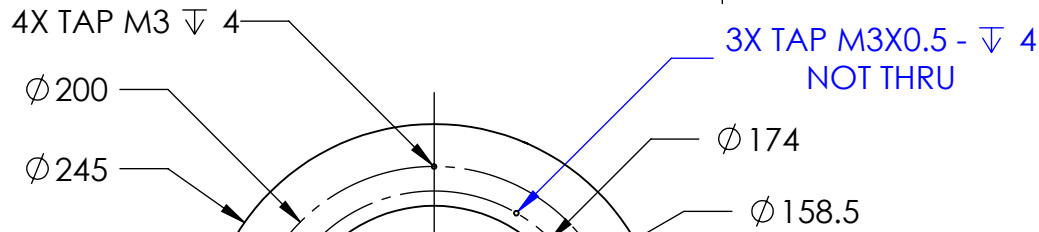

REVISIONS

ZONE	REV.	DESCRIPTIONS	DATE	APP.

50CM CABLE & 4X 24V CONNECTOR

COLOR	WAVE LENGHT
RED:	630nm
GREEN:	525nm
BLUE:	470nm
WHITE:	--
IR 850:	850nm
IR 940:	940nm
UV:	375nm
RGB:	620nm/525nm/470nm

DESIGN BY	AZMI
CHECK BY	AZMI
DATE	19/10/2018
MATERIAL	-
FINISHING	-
QTY	-

UNIT:	MM
REVISION:	01
SCALE:	1:1

PRODUCT SERIES: HPD SERIES

TITLE	DRAWING LAYOUT
PART NO	HPD-00-240-1-W-24V-4CH
DWG NO	-

COLOUR:	-	-
VOLTAGE:	-	-
CURRENT:	-	-
POWER:	-	-
SHEET 1 OF 1		