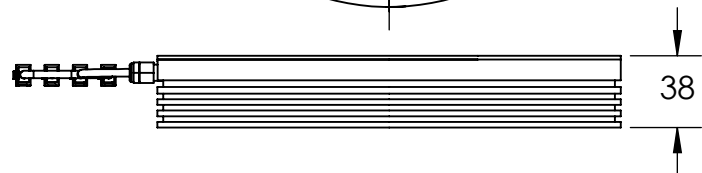

REVISIONS

ZONE	REV.	DESCRIPTIONS	DATE	APP.

50CM CABLE & 4X 24V CONNECTOR

COLOR	WAVE LENGHT
RED:	630nm
GREEN:	525nm
BLUE:	470nm
WHITE:	--
IR 850:	850nm
IR 940:	940nm
UV:	375nm
RGB:	620nm/525nm/470nm

DESIGN BY	AZMI
CHECK BY	AZMI
DATE	19/10/2018
MATERIAL	-
FINISHING	-
QTY	-

UNIT:	MM
REVISION:	01
SCALE:	1:1

PRODUCT SERIES: HPD SERIES

TITLE	DRAWING LAYOUT
PART NO	HPD-00-240-1-W-24V-4CH
DWG NO	-

COLOUR:	-	-
VOLTAGE:	-	-
CURRENT:	-	-
POWER:	-	-
SHEET 1 OF 1		