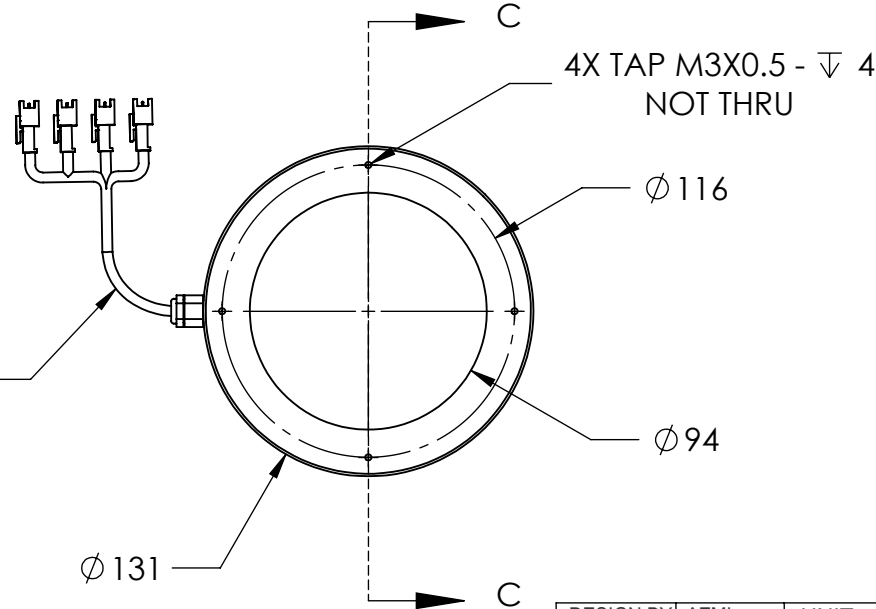

REVISIONS

ZONE	REV.	DESCRIPTIONS	DATE	APP.

COLOR	WAVE LENGHT
RED:	630nm
GREEN:	525nm
BLUE:	470nm
WHITE:	--
IR 850:	850nm
IR 940:	940nm
UV:	375nm
RGB:	620nm/525nm/470nm

SECTION C-C

DESIGN BY	AZMI	UNIT:	MM
CHECK BY	AZMI	REVISION:	01
DATE	19/10/2018	SCALE:	1:1
MATERIAL	-		
FINISHING	-		
QTY	-		

PRODUCT SERIES: LLA SERIES

TITLE	DRAWING LAYOUT	COLOUR:	-	-
PART NO	LLA-75-130-3-W-24V-4CH	VOLTAGE:	-	-
DWG NO	-	CURRENT:	-	-
		POWER:	-	-
			SHEET 1 OF 1	