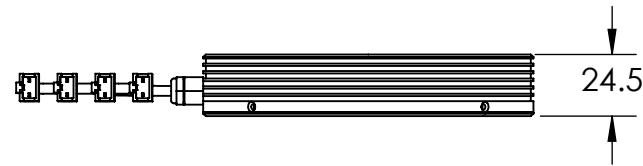

REVISIONS

ZONE	REV.	DESCRIPTIONS	DATE	APP.

COLOR	WAVE LENGHT
RED:	630nm
GREEN:	525nm
BLUE:	470nm
WHITE:	--
IR 850:	850nm
IR 940:	940nm
UV:	375nm
RGB:	620nm/525nm/470nm

SECTION C-C

DESIGN BY	AZMI	UNIT:	MM
CHECK BY	AZMI	REVISION:	01
DATE	19/10/2018	SCALE:	1:1
MATERIAL	-		
FINISHING	-		
QTY	-		

PRODUCT SERIES: LLA SERIES

TITLE	DRAWING LAYOUT	COLOUR:	-	-
PART NO	LLA-75-130-3-W-24V-4CH	VOLTAGE:	-	-
DWG NO	-	CURRENT:	-	-
		POWER:	-	-
			SHEET 1 OF 1	