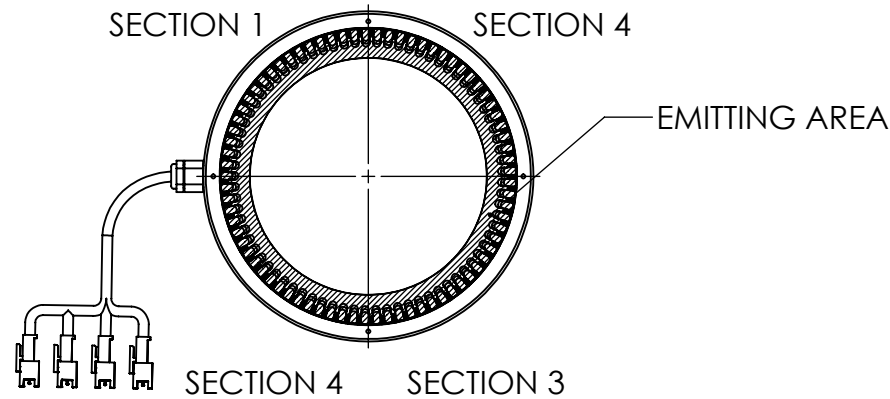

REVISIONS

ZONE	REV.	DESCRIPTIONS	DATE	APP.

COLOR	WAVE LENGHT
RED:	630nm
GREEN:	525nm
BLUE:	470nm
WHITE:	--
IR 850:	850nm
IR 940:	940nm
UV:	375nm
RGB:	620nm/525nm/470nm

SECTION C-C

DESIGN BY	AZMI	UNIT:	MM
CHECK BY	AZMI	REVISION:	01
DATE	19/10/2018	SCALE:	1:1
MATERIAL	-		
FINISHING	-		
QTY	-		

PRODUCT SERIES: LLA SERIES

TITLE	DRAWING LAYOUT	COLOUR:	-	-
PART NO	LLA-75-130-3-W-24V-4CH	VOLTAGE:	-	-
DWG NO	-	CURRENT:	-	-
		POWER:	-	-
			SHEET 1 OF 1	